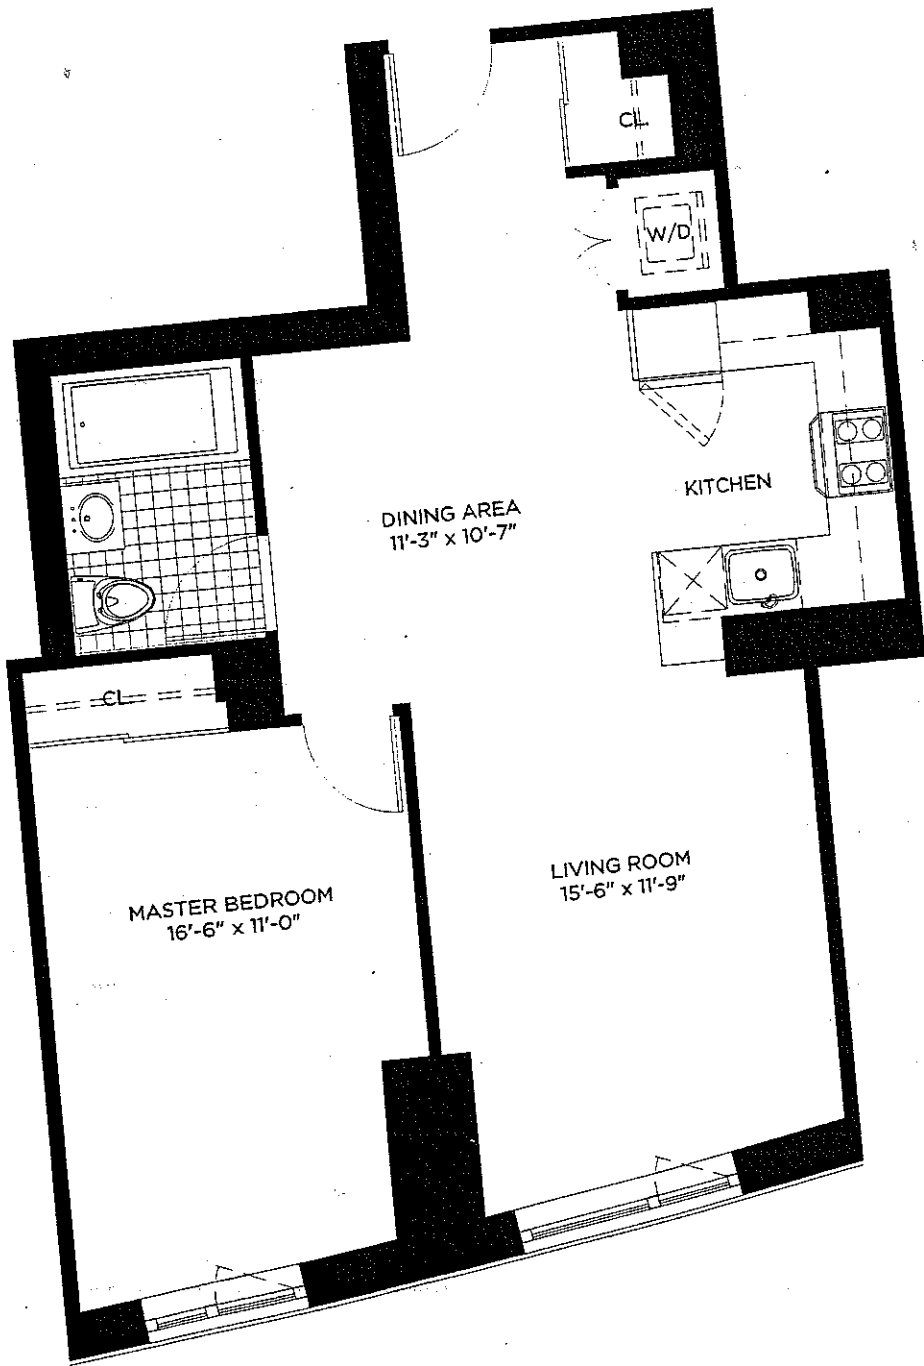

NY

CONDOMINIUM

100 JAY STREET

BROOKLYN, NY

ALL DIMENSIONS ARE APPROXIMATE AND SUBJECT TO  
 NORMAL CONSTRUCTION VARIANCES AND TOLERANCES.  
 SPONSOR RESERVES THE RIGHT TO MAKE CHANGES.

**UNIT TYPE 'K'**  
 1 BEDROOM  
 1 BATH  
 AREA: 761 SF.  
 71 SM.

**FLOOR NUMBER**  
 5th-12th FLOORS

'K'

F.  
M.

MBER