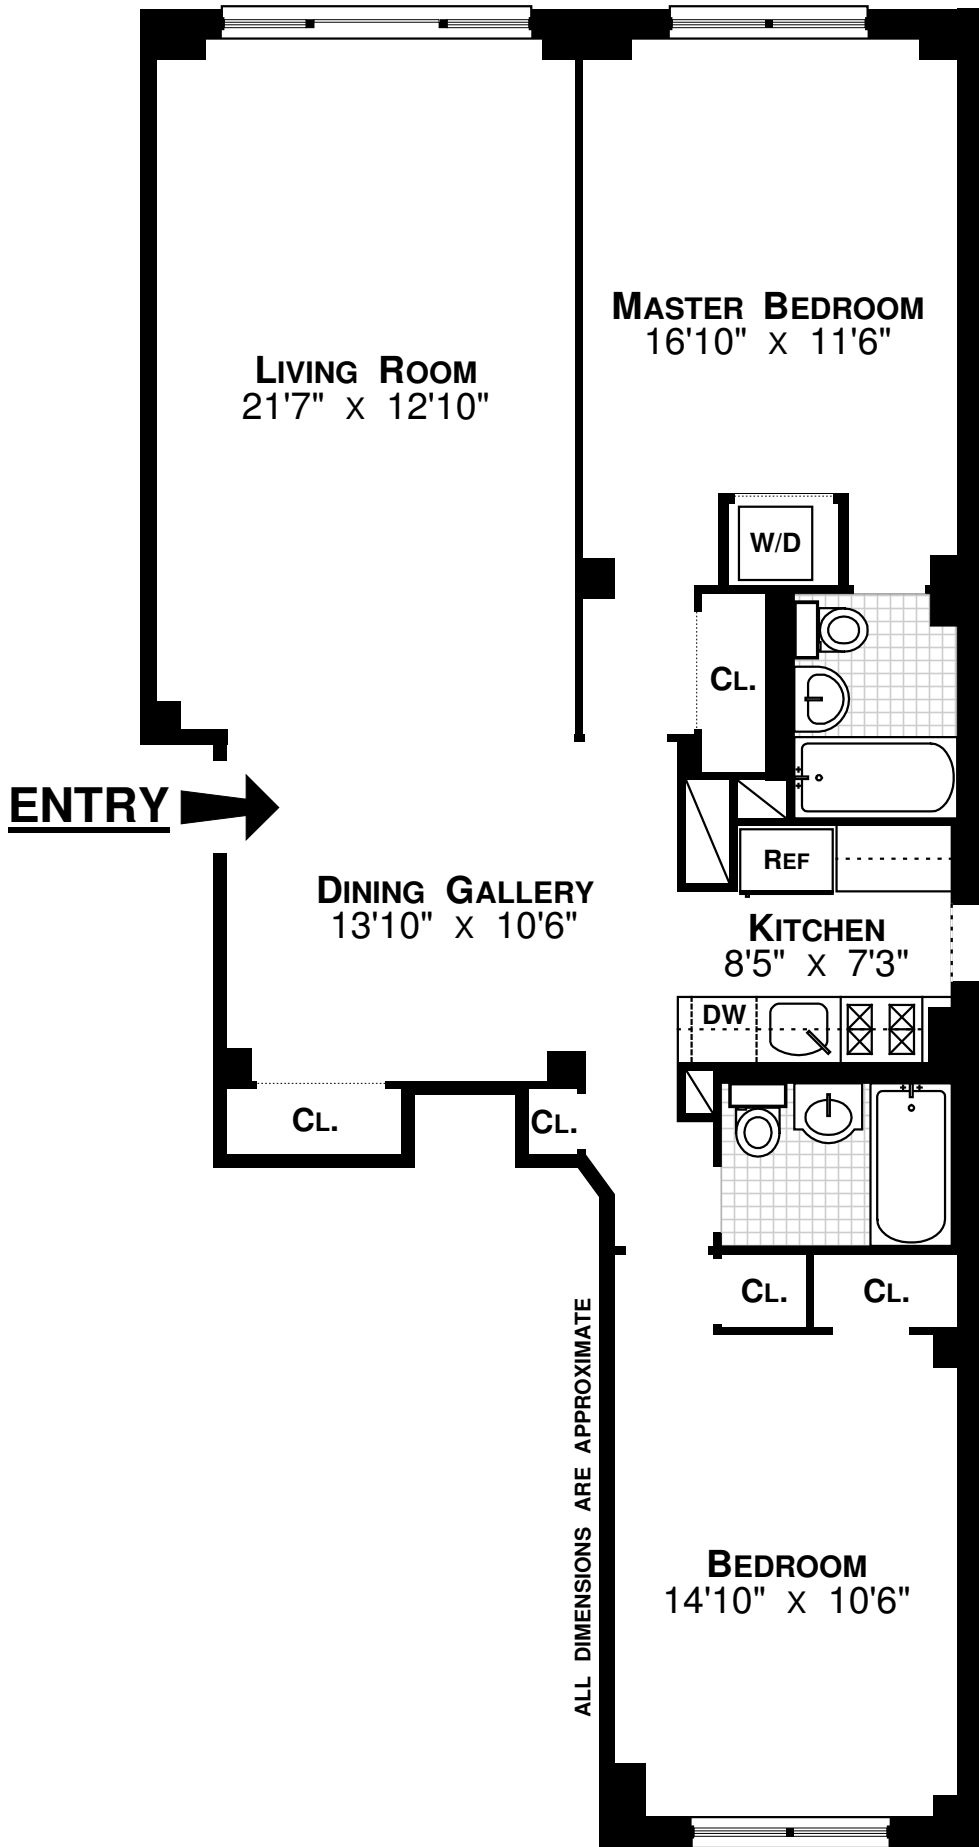

SOUTH

LIVING ROOM
21'7" x 12'10"

MASTER BEDROOM
16'10" x 11'6"

ENTRY →

DINING GALLERY
13'10" x 10'6"

W/D

CL.

REF

KITCHEN
8'5" x 7'3"

DW

CL.

CL.

CL.

CL.

BEDROOM
14'10" x 10'6"

ALL DIMENSIONS ARE APPROXIMATE

NORTH