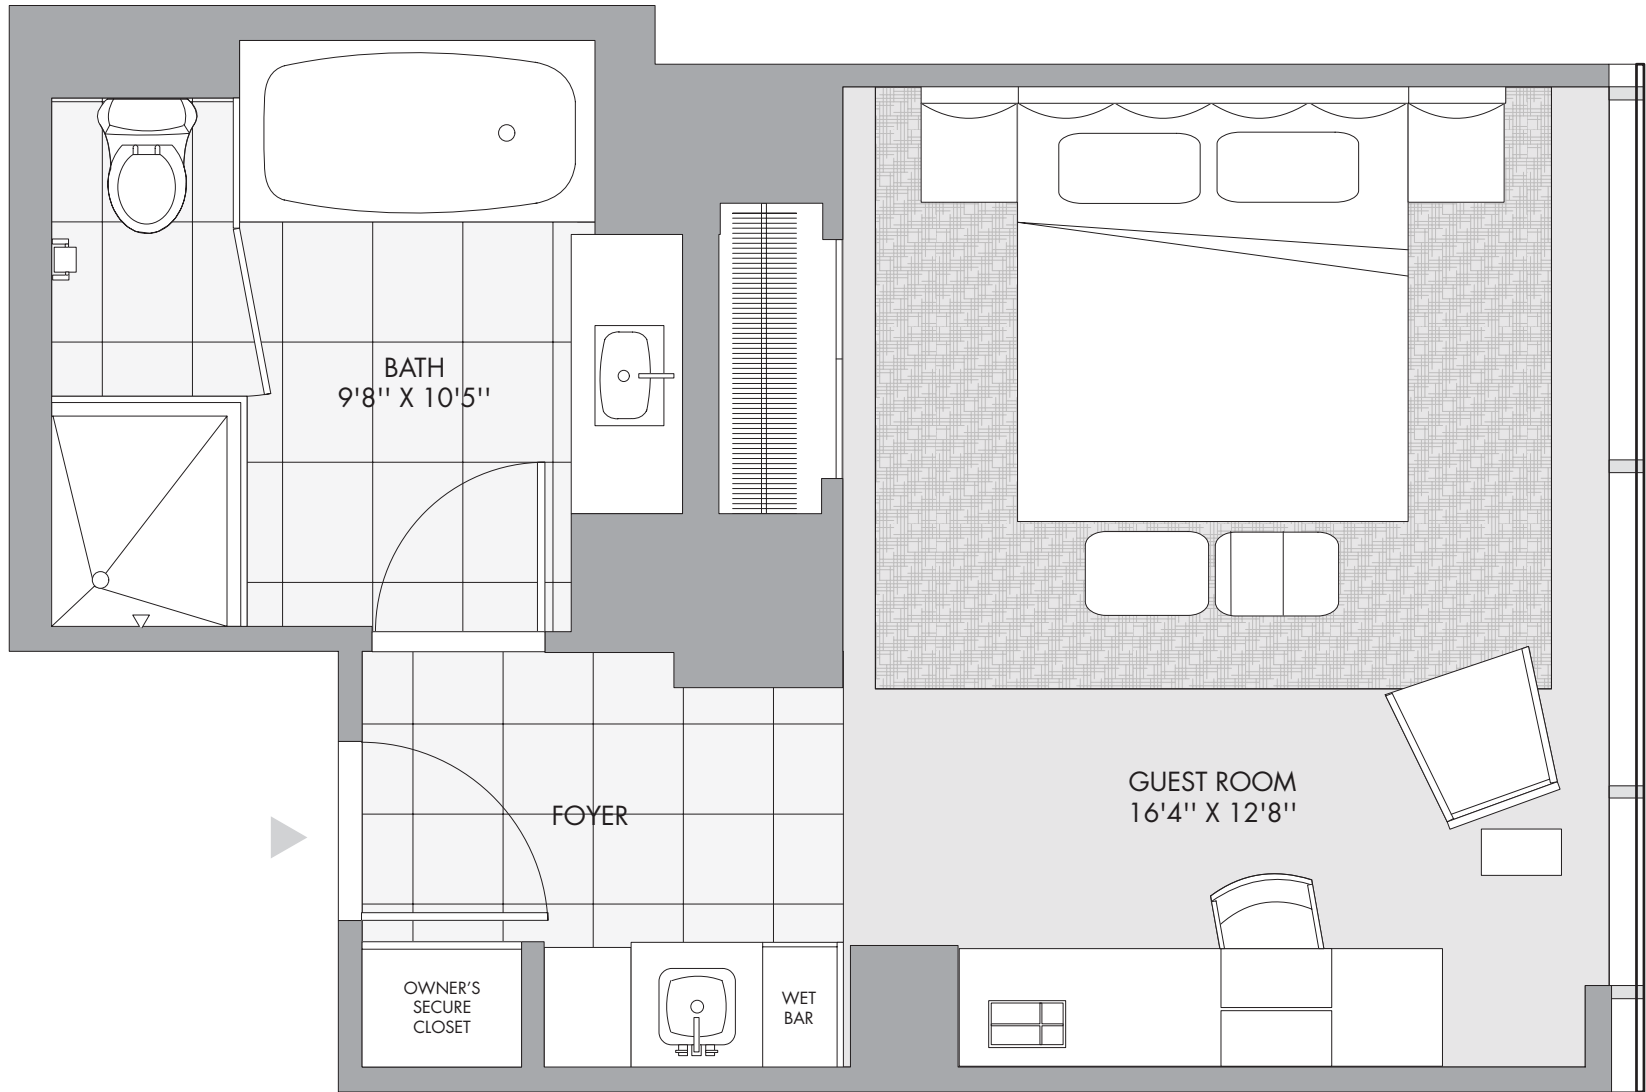

STUDIO SUITE 2

STUDIO SUITE 2
 floors: 9-42 (422 Sq Ft / 39.20 Sq Meters)

TRUMP SOHO
 HOTEL CONDOMINIUM NEW YORK

212.965.0008 - trumpsoho.com