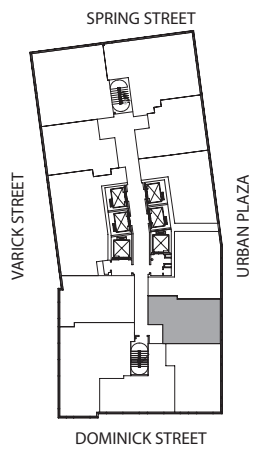

STUDIO SUITE 2

STUDIO SUITE 2
 floors: 9-42 (422 Sq Ft / 39.20 Sq Meters)

TRUMP SOHO
 HOTEL CONDOMINIUM NEW YORK

212.965.0008 - trumpsoho.com