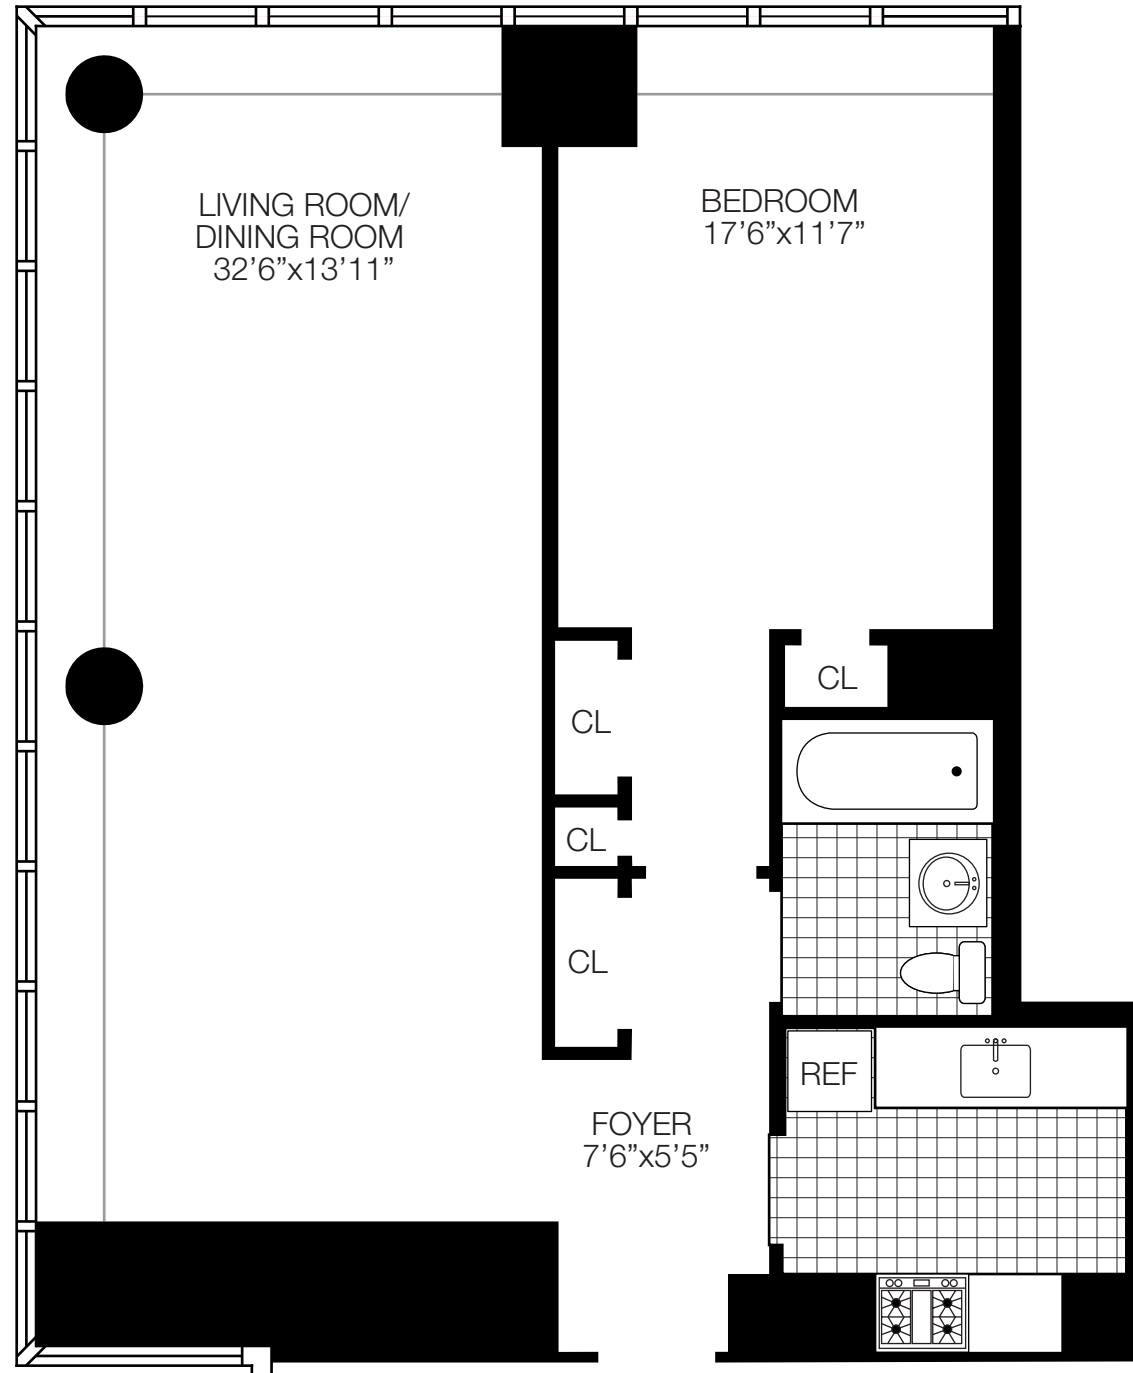

One East River Place

A

ONE BEDROOM
ONE BATH
FLOORS 2-48

525 EAST 72ND STREET
NEW YORK, NEW YORK 10021
212-249-7400
www.solowresidential.com

SOLOW57
SOLOW BUILDING COMPANY

The unit layout, square footage and dimensions are approximate. Apartments may vary in layout and equipment.