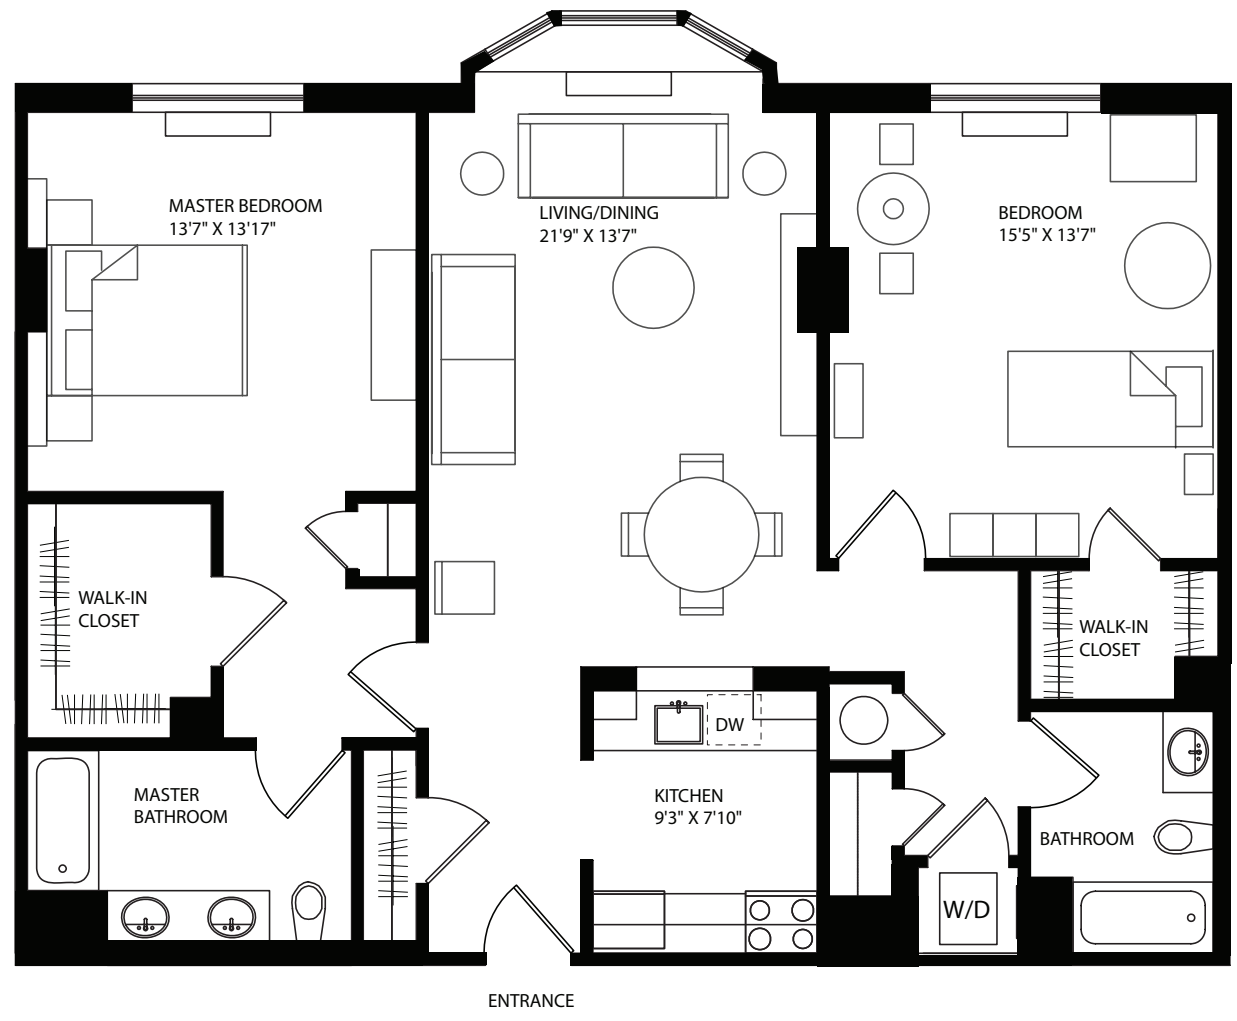

RESIDENCE I-306

2 BEDROOMS / 2 BATHROOMS

WITH BAY WINDOW

1,314 SQUARE FEET

I-306