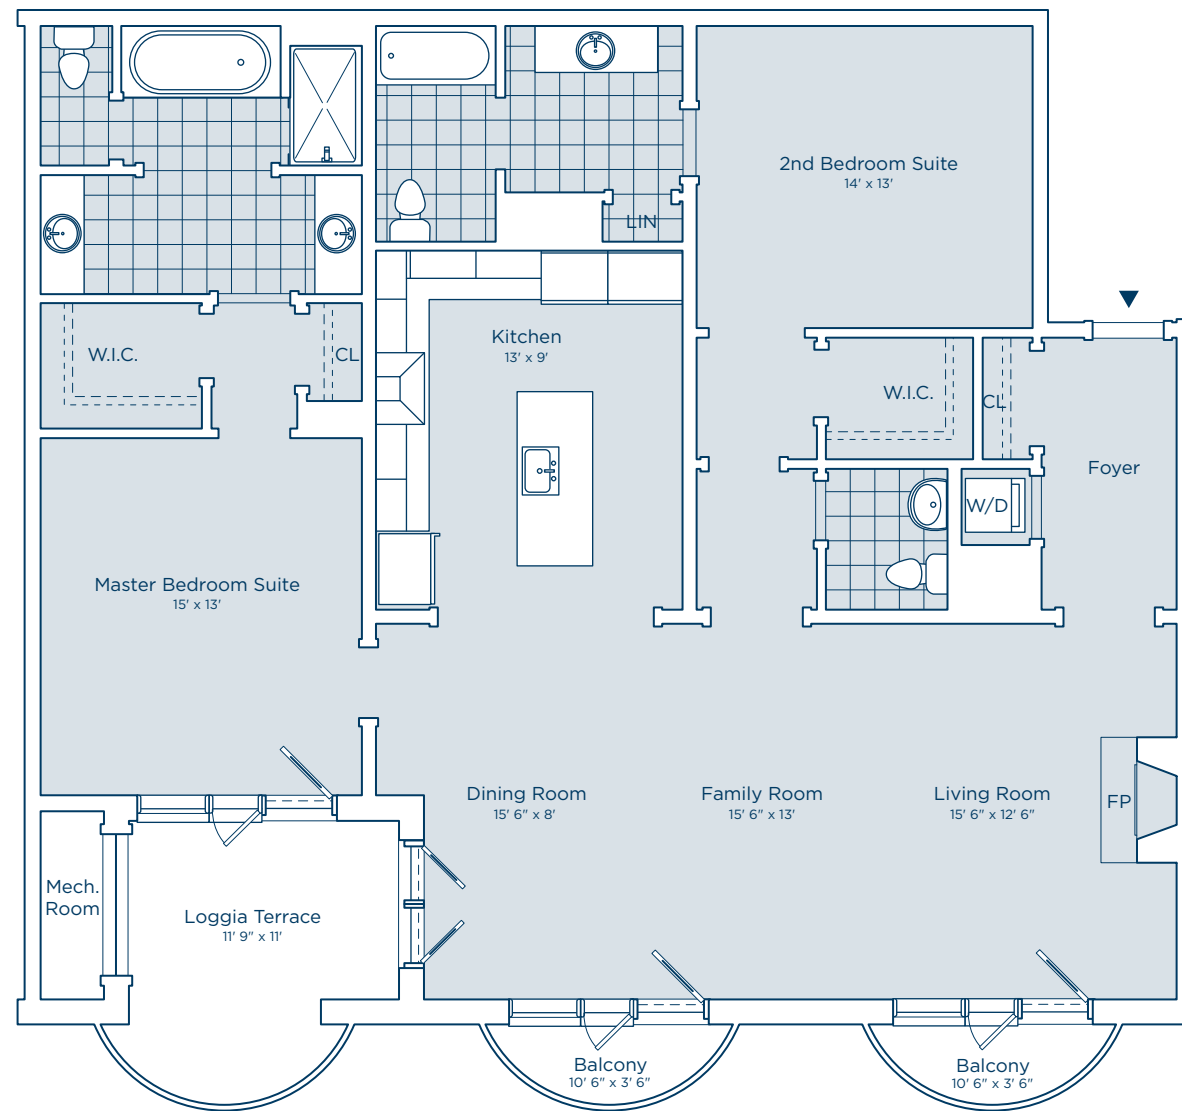

## PENTHOUSE

#### Residence Features

1,717 square feet

2 Bedroom Suites  
2 Full Baths, 1 Powder Room

Panoramic Manhattan and River Views

Fireplace

Gourmet Kitchen with Granite Countertops  
and Viking Appliances

Loggia Terrace

2 Balconies

Smart Home Technology

Marble Baths

Hardwood Floors Throughout

Crown Molding Throughout Living Area and  
in Master Bedroom

Recessed Lighting Throughout Living Area and  
in Master Bedroom

Plans shown for Clusters 2 & 4.  
Clusters 1 & 3 will be a mirror image.

Your home may differ from what is shown here,  
depending on where your home is located.

SCALE: 1/8" = 1'