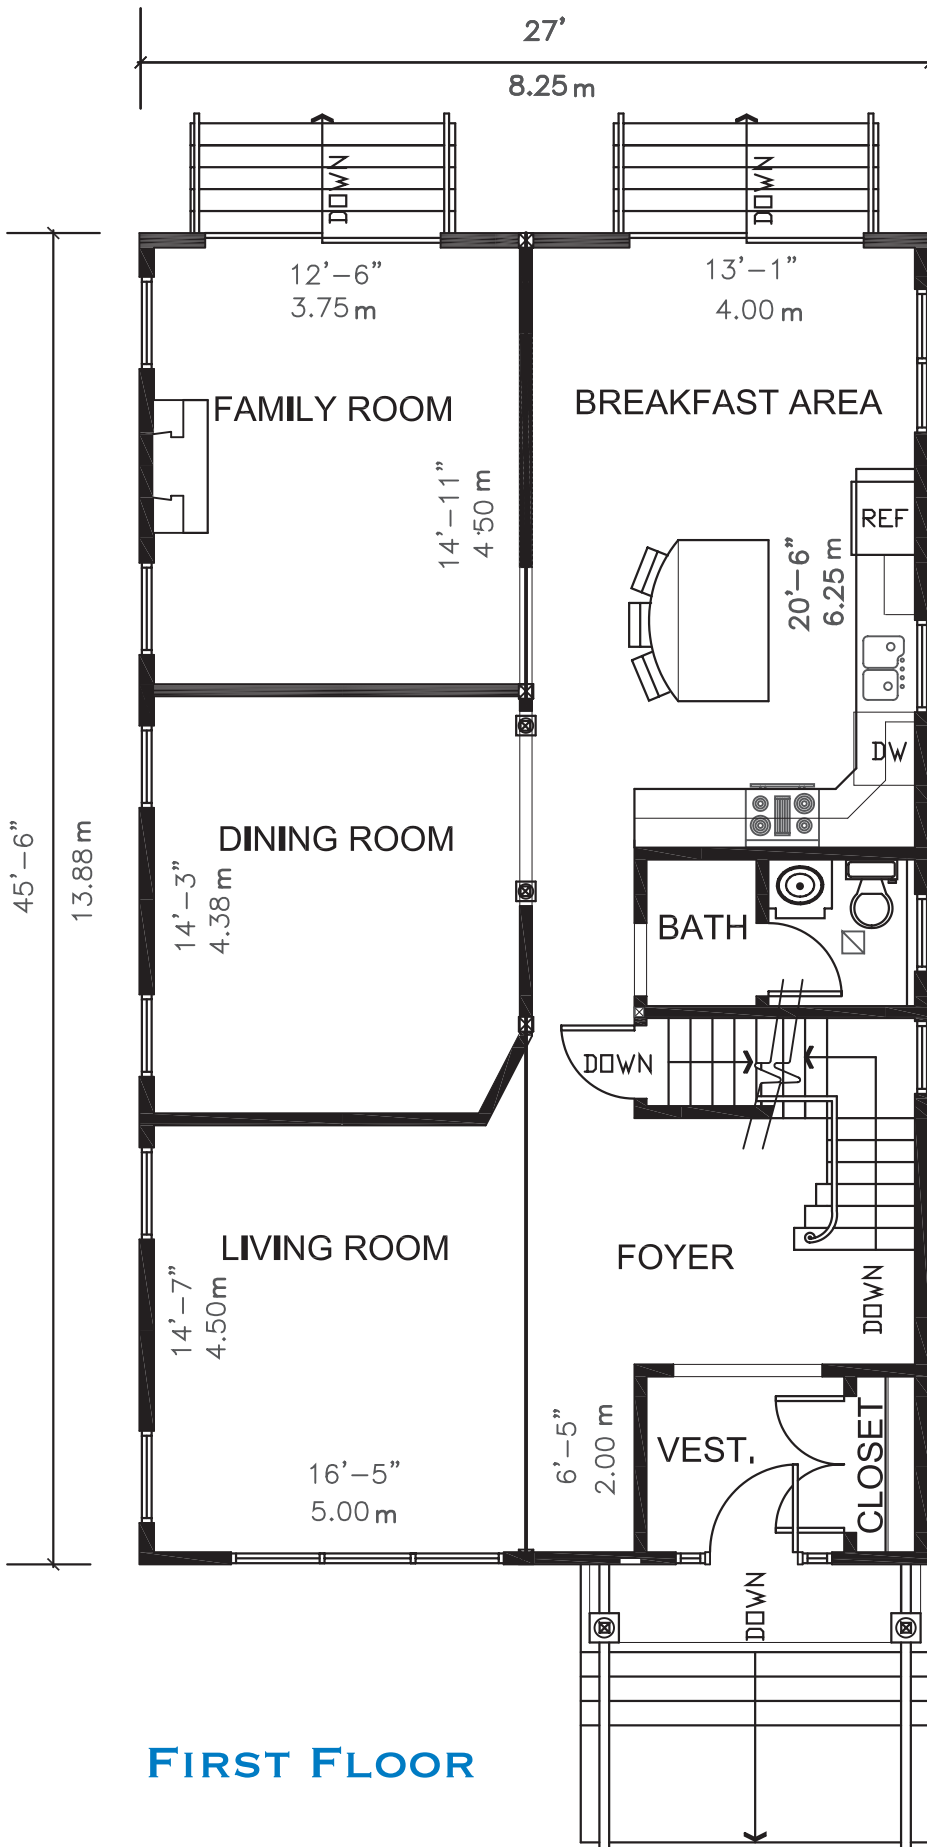

LUXURY RESIDENCE

A

4,313 S.F.

401 M²

FIRST FLOOR

For More Information Contact:

Tony vanderBeek
Coldwell Banker Mid Plaza
718.887.6200
tony@millbasinhomes.com