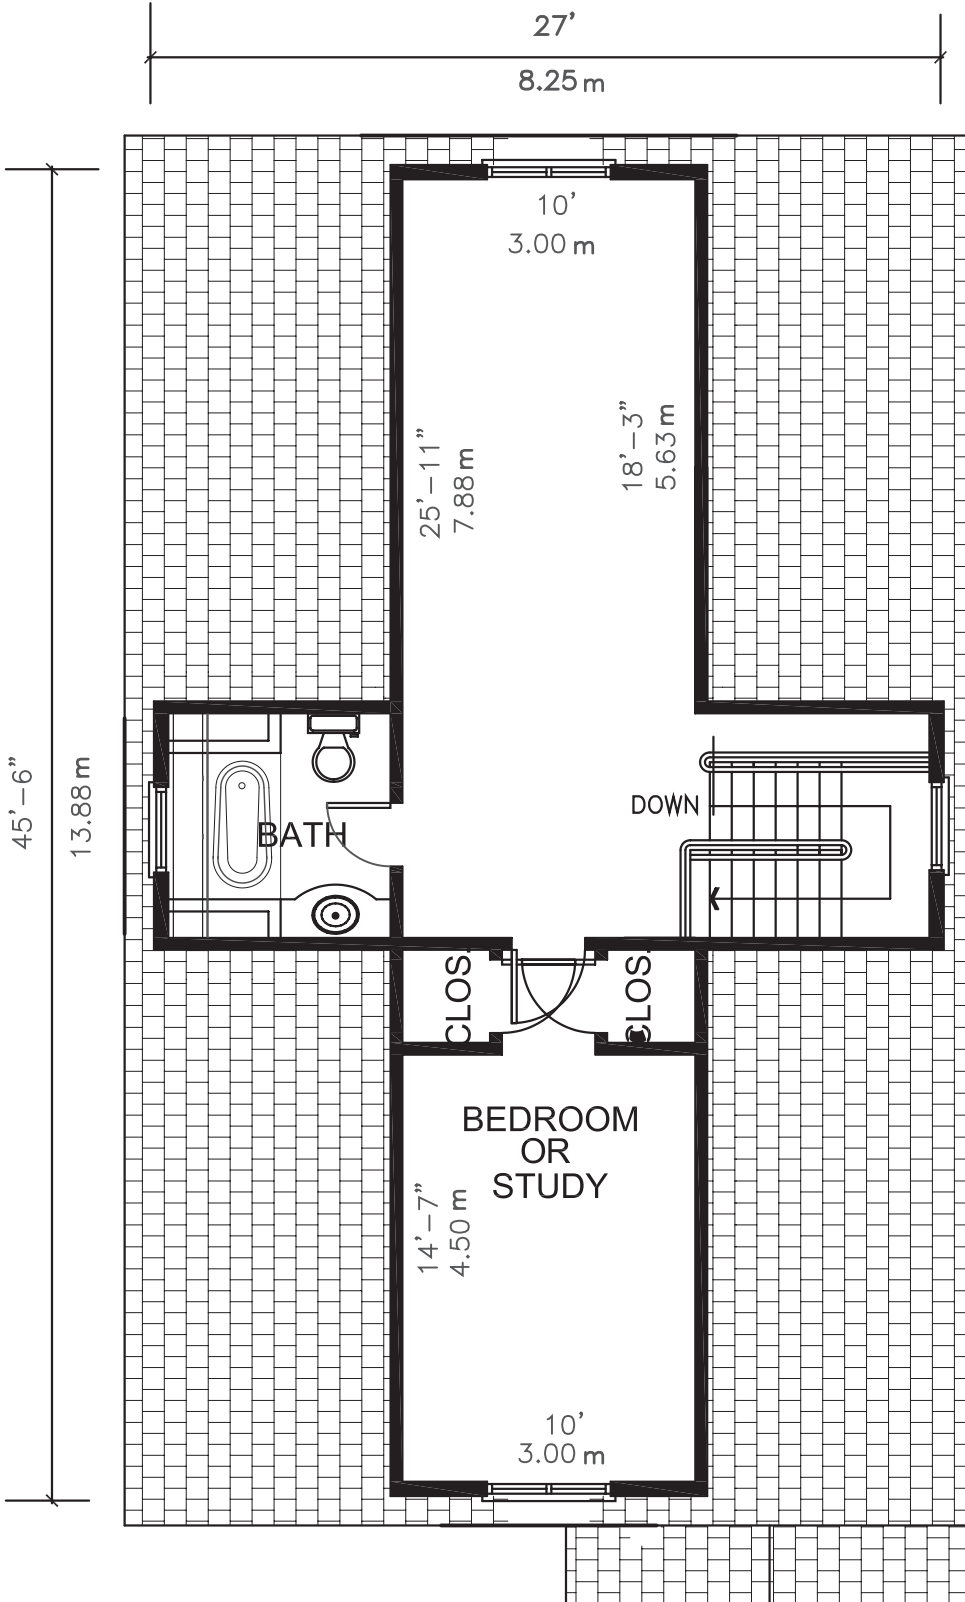

LUXURY RESIDENCE

**A**

4,313 S.F.

401 M<sup>2</sup>

**THIRD FLOOR**

**For More Information Contact:**

Tony vanderBeek  
Coldwell Banker Mid Plaza  
718.887.6200  
tony@millbasinhomes.com