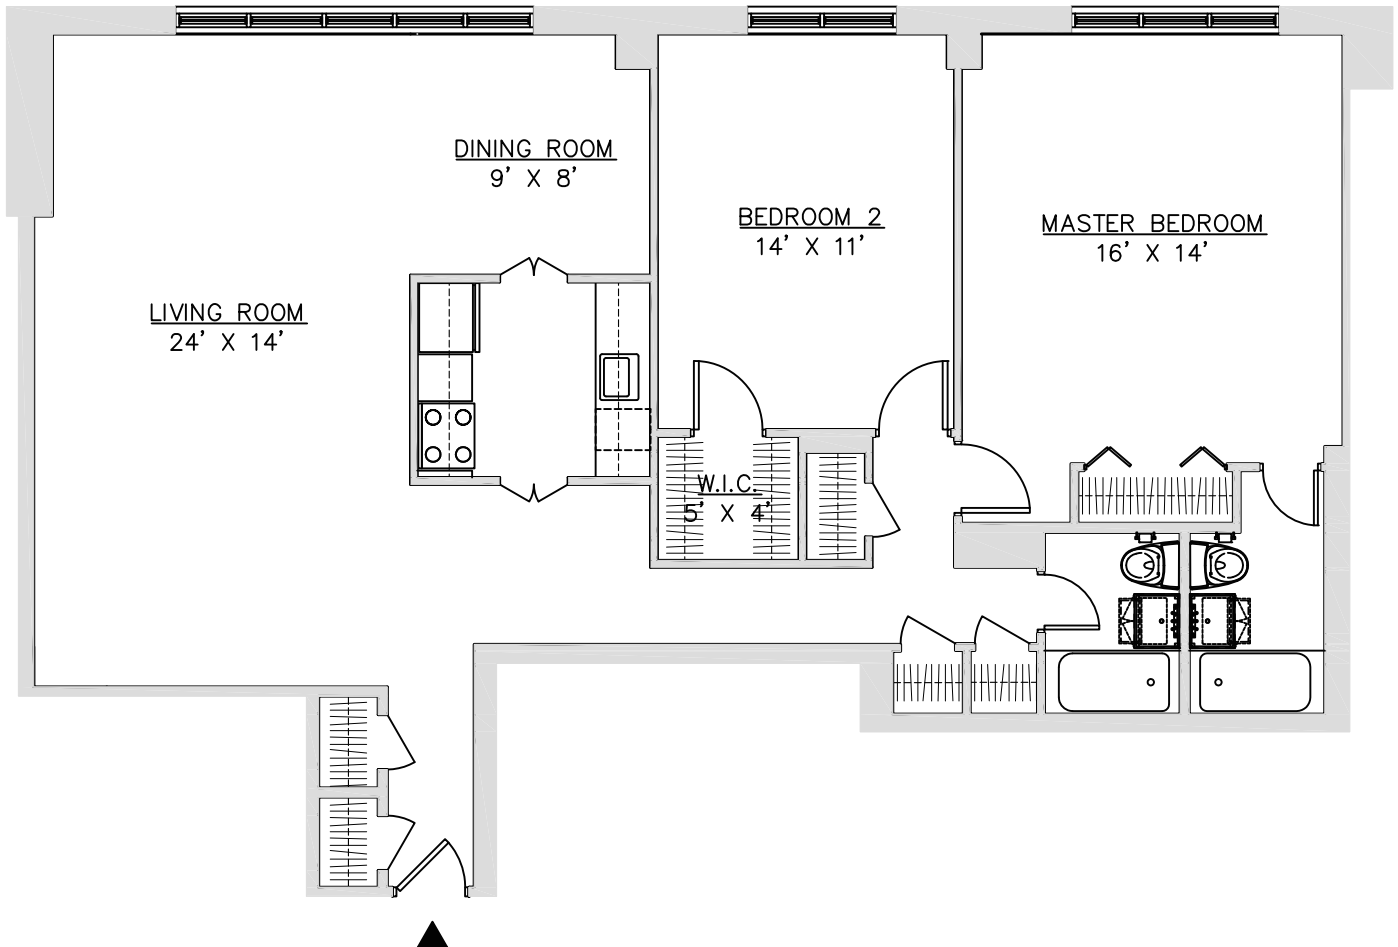

220 EAST 63RD STREET

UNIT R

2 BEDROOMS

2 BATHROOMS

FLOORS: 1 - 6, 8, 9

APARTMENT: 1,258 S.F.

63RD STREET

ALL DIMENSIONS AND SQUARE FOOT AREA OF UNIT ARE APPROXIMATE. THIS PLAN IS TO BE UTILIZED FOR REFERENCE ONLY.