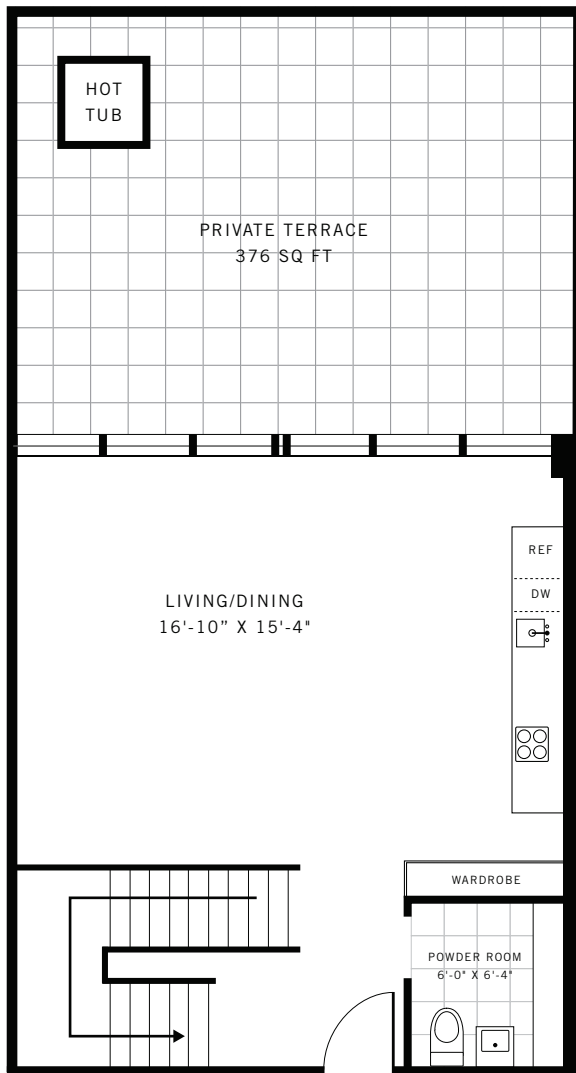

LOWER DUPLEX