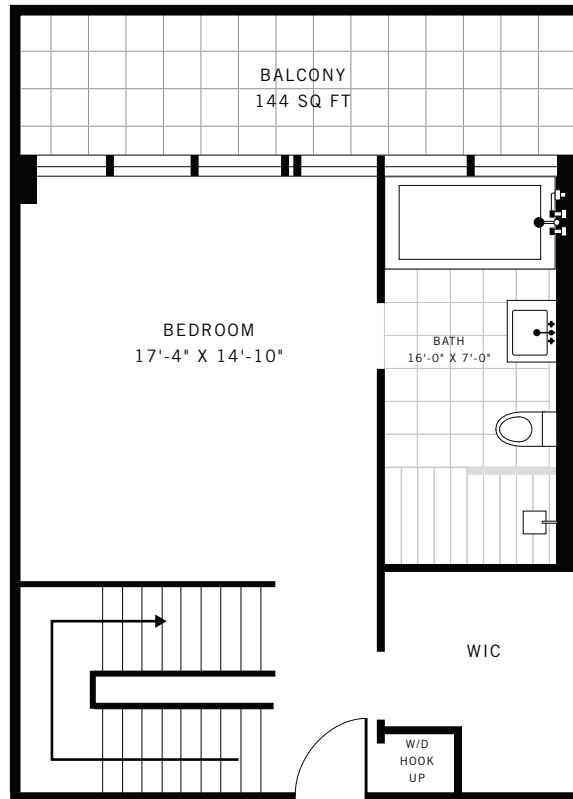

UPPER DUPLEX

UNIT

PH106 DUPLEX

1 BEDROOMS / 1.5 BATHROOMS	
APARTMENT AREA:	1156 SF
TERRACE/BALCONY:	520 SF
STORAGE:	26 SF
TOTAL AREA:	1702 SF

LIFESTYLE AMENITIES

- ▮ 163 premium, spacious residences
- ▮ Fitness Center with indoor lap pool, 16-jet spa and cold plunge, exercise and aerobic areas
- ▮ Screening Room and Lounge/Library with fireplace and billiards table
- ▮ Roof Terrace with four lighted reflecting pools, cabanas, and chaise lounges
- ▮ Individual Storage Room for each unit
- ▮ 24/7 Concierge Service
- ▮ Cold Storage for food deliveries
- ▮ Parking available directly across from Ann Street entrance
- ▮ 421G Tax Abatement
- ▮ Estimated occupancy Spring 2008

RESIDENCES

- ▮ Interiors designed by Andrés Escobar and Associates
- ▮ Pre-wired for "Smart Home" Technology options including in-wall touch screens, lighting and climate control, multi-room music system, motorized solar shades, home theater packages, upgraded interior security, and video intercom
- ▮ Over 11' high ceilings in living rooms and bedrooms
- ▮ Oak flooring in wenge finish
- ▮ Curtain Wall windows with floor-to-ceiling insulated low-e glass
- ▮ Solid wood doors with satin etched glass panels
- ▮ Custom designed square-knuckle hinges and European Mortised door hardware by Colombo
- ▮ Sleek, customized Italian closet system by Rossetto
- ▮ Central heating and cooling
- ▮ Washer/dryer hook-up

KITCHEN

- ▮ Ultra modern Italian kitchens by Alta/Rossetto available in White Back Painted Glass
- ▮ White Blizzard Caesar Stone countertops and back painted glass backsplash
- ▮ Fully-Integrated Liebherr refrigerator/freezer with icemaker
- ▮ Gaggenau 27" cooktop with sensor touch controls
- ▮ Miele speed oven with integrated convection/ microwave combination
- ▮ Miele Optima dishwasher with integrated face panel
- ▮ Stainless steel rectangular under mount sink by Elkay with Newform Faucet

MASTER BATH

- ▮ 24"x24" soft white porcelain tile floors and walls
- ▮ High fashion customized Italian vanities and mirrors by DOGI
- ▮ Caesar Stone vanity counter featuring custom dual basin sinks from Alcove with Newform faucets
- ▮ Custom 6' Alcove tub with Newform faucets
- ▮ Frameless glass showers with stone/porcelain wall tiles and back painted glass, featuring oversized Newform Forma showerhead and thermostatic controls
- ▮ Duravit Happy D water closet

POWDER ROOM

- ▮ Stone floors and orange back painted glass walls
- ▮ Boffi built-in cabinet with integrated wash basin
- ▮ Duravit Happy D water closet

212.513.7333 DISTRICTNY.COM
SALES PRESENTATION CENTER:
151 WILLIAM, BETWEEN ANN AND FULTON

EXCLUSIVE
SALES AND
MARKETING

urban
MARKETING

DISTRICT