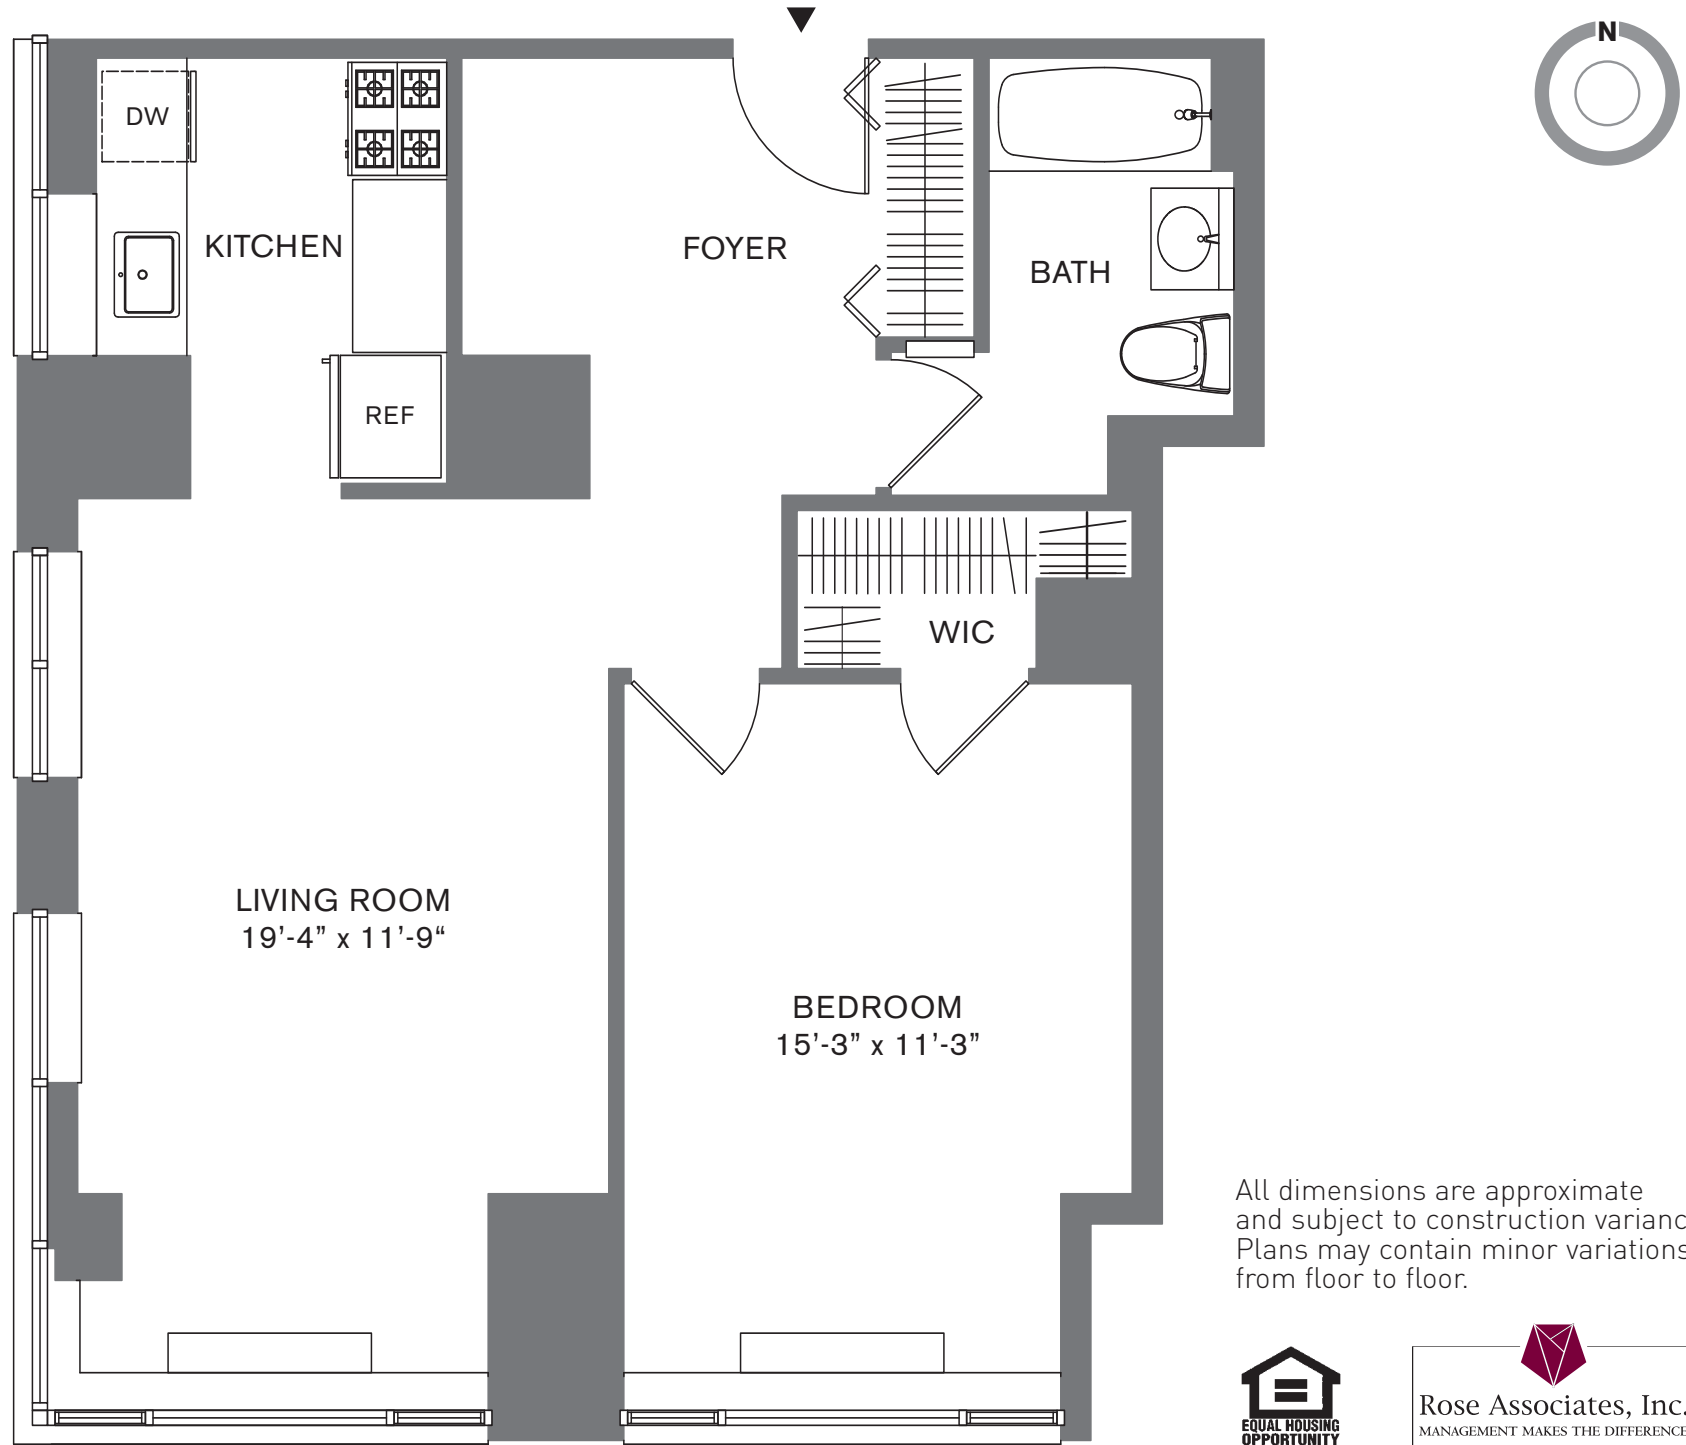

**Residence 8** Floors 16-19

One Bedroom

All dimensions are approximate and subject to construction variances. Plans may contain minor variations from floor to floor.

**88 Leonard Street**  
New York, NY 10013  
[866] 876-3629  
www.88leonard.com