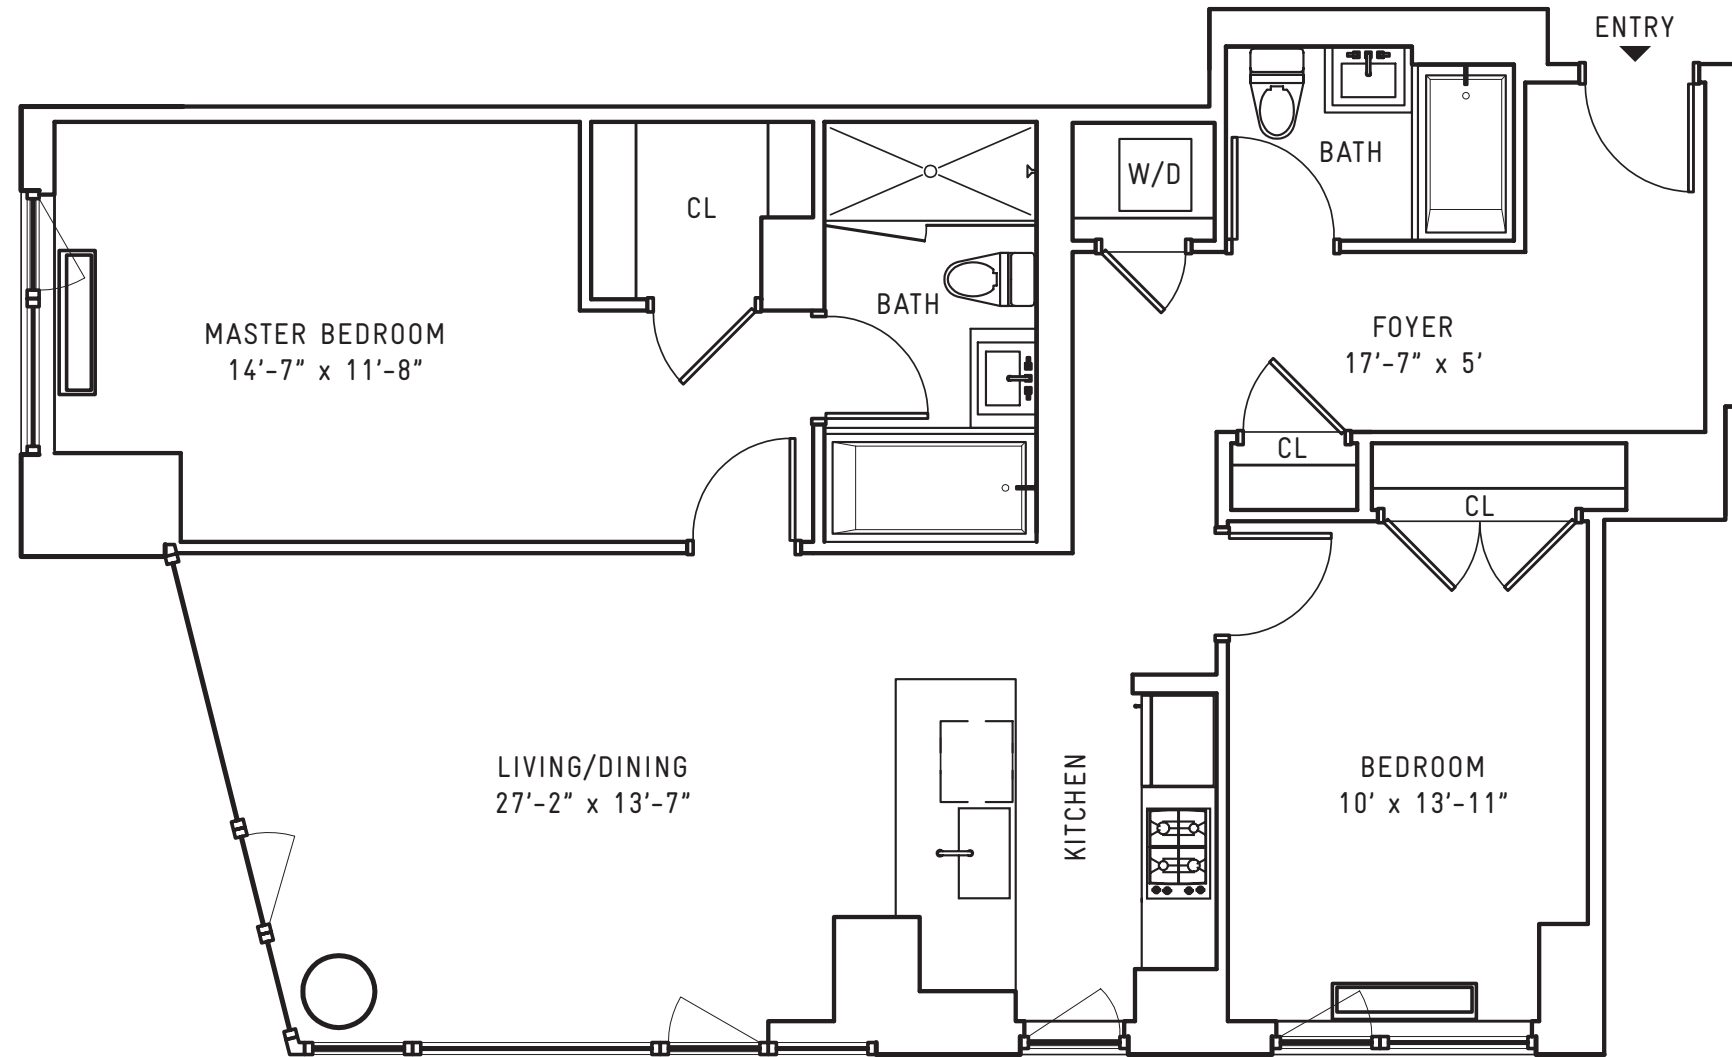

**NORTH EDGE
APARTMENT H
FLOORS 2-8**

1,132 SF
2 BEDROOMS
2 BATHS

EDGE