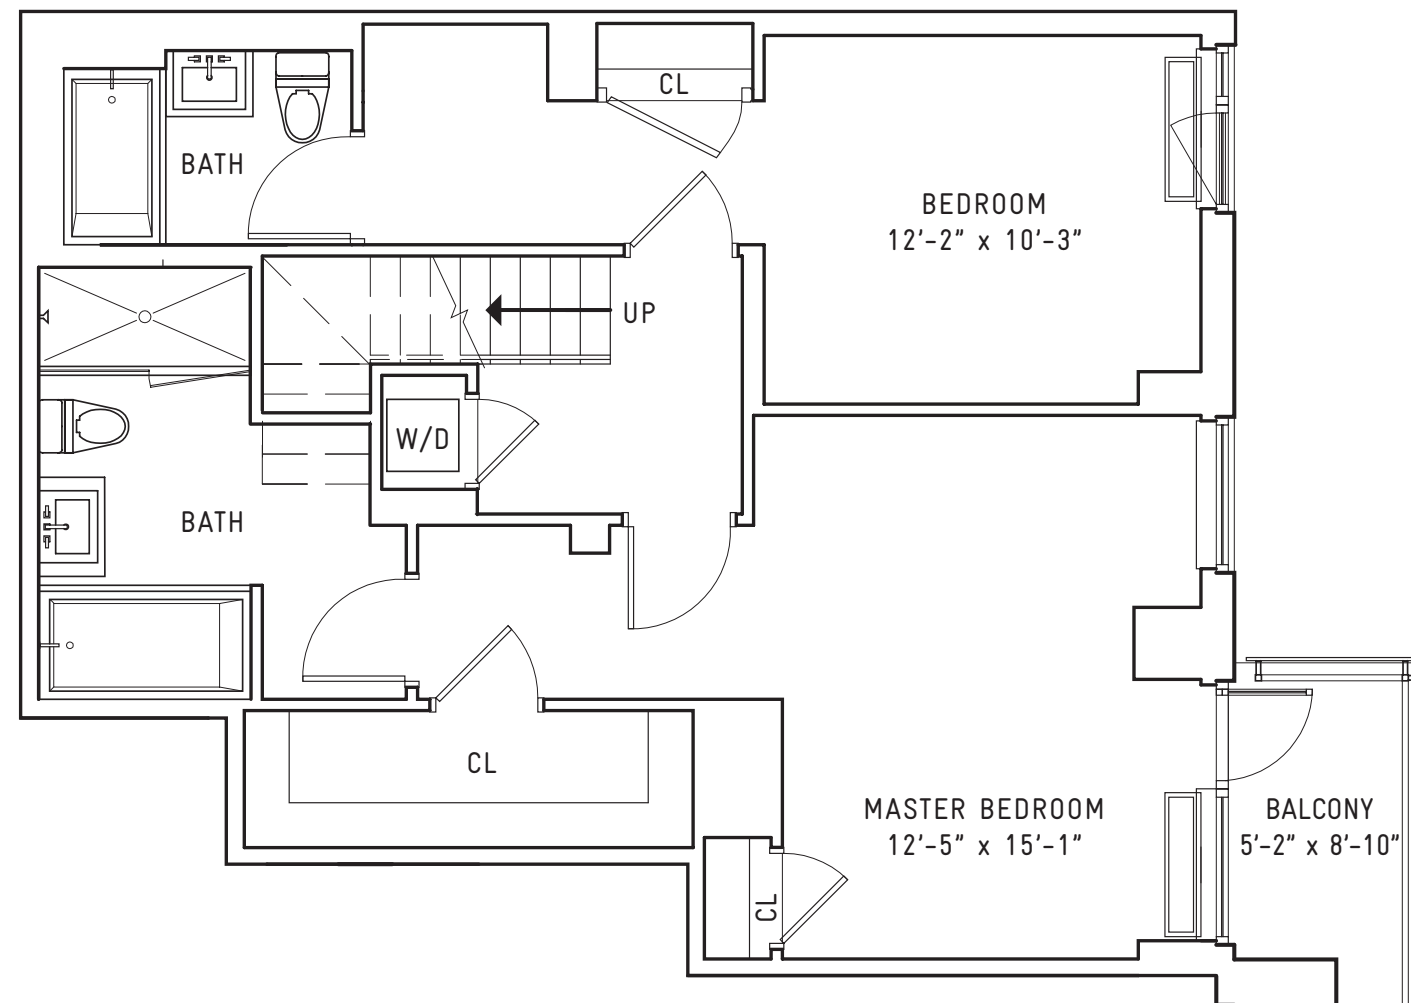

**NORTH EDGE  
PENTHOUSE 2A  
ENTRY LEVEL & TERRACE**

1,554 SF  
2 BEDROOMS  
2.5 BATHS

ROOF TERRACE  
AND BALCONY  
OUTDOOR AREA 493 SF

SPECIAL FEATURES  
WINE COOLER

**EDGE**

**NORTH EDGE  
PENTHOUSE 2A  
LOWER LEVEL**

1,554 SF  
2 BEDROOMS  
2.5 BATHS

ROOF TERRACE  
AND BALCONY  
OUTDOOR AREA 493 SF

# EDGE