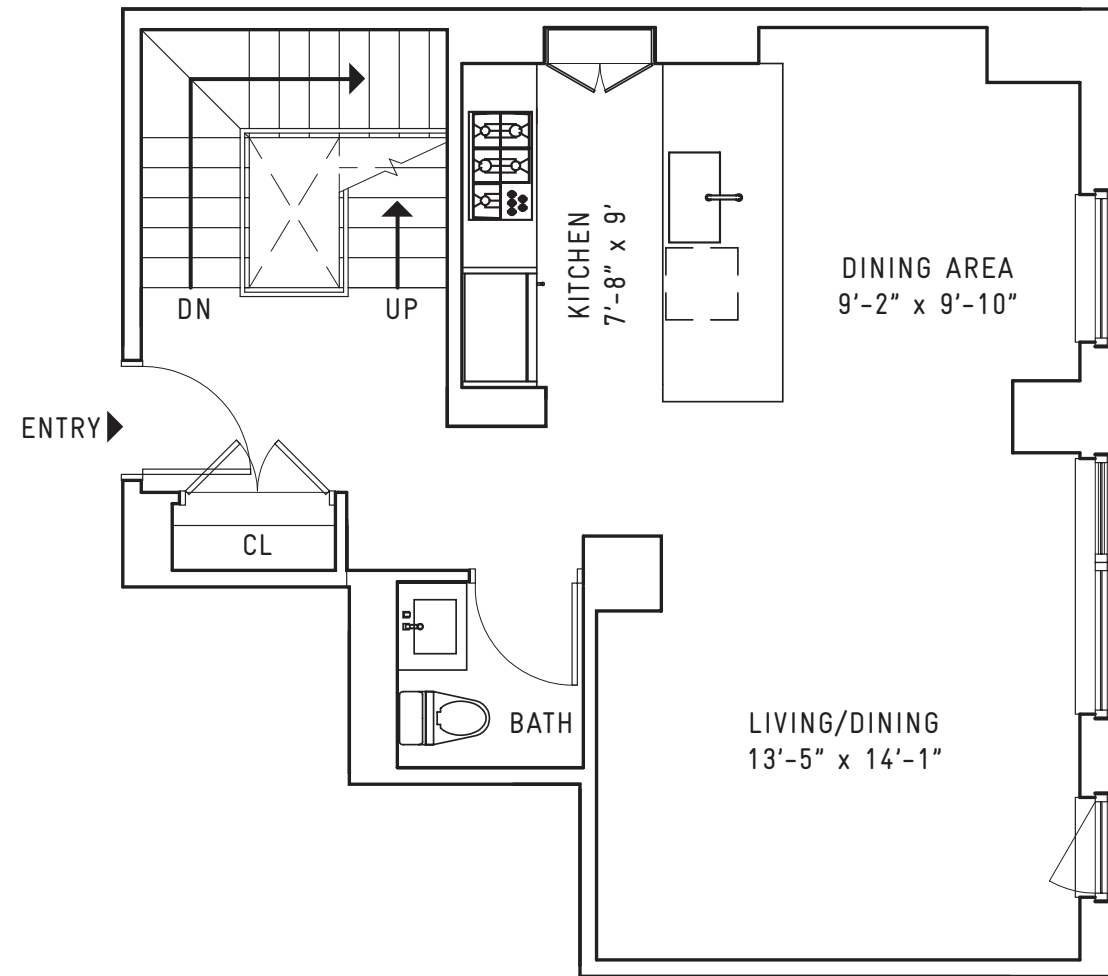

**NORTH EDGE  
PENTHOUSE 2A  
ENTRY LEVEL & TERRACE**

1,554 SF  
2 BEDROOMS  
2.5 BATHS

ROOF TERRACE  
AND BALCONY  
OUTDOOR AREA 493 SF

SPECIAL FEATURES  
WINE COOLER

**EDGE**

**NORTH EDGE  
PENTHOUSE 2A  
LOWER LEVEL**

1,554 SF  
2 BEDROOMS  
2.5 BATHS

ROOF TERRACE  
AND BALCONY  
OUTDOOR AREA 493 SF

# EDGE