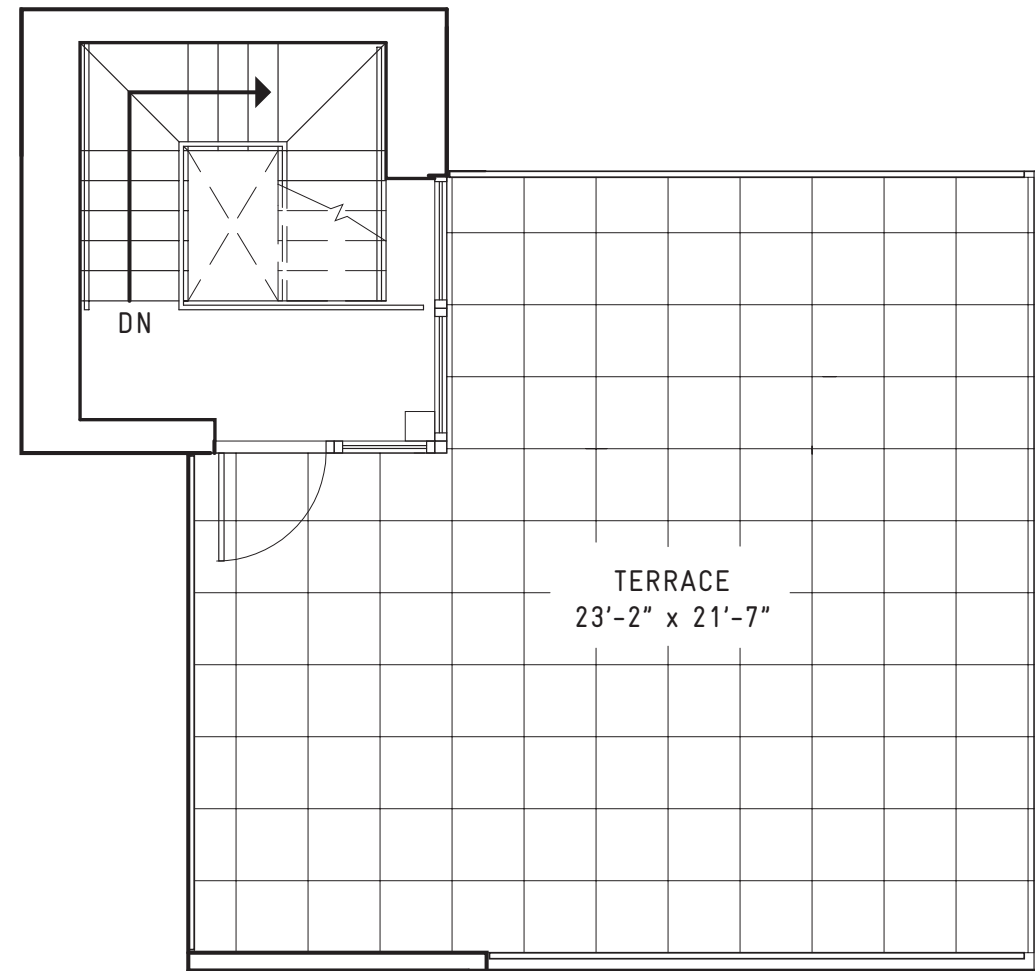

**NORTH EDGE  
PENTHOUSE 2A  
ENTRY LEVEL & TERRACE**

1,554 SF  
2 BEDROOMS  
2.5 BATHS

ROOF TERRACE  
AND BALCONY  
OUTDOOR AREA 493 SF

SPECIAL FEATURES  
WINE COOLER

**EDGE**

**NORTH EDGE  
PENTHOUSE 2A  
LOWER LEVEL**

1,554 SF  
2 BEDROOMS  
2.5 BATHS

ROOF TERRACE  
AND BALCONY  
OUTDOOR AREA 493 SF