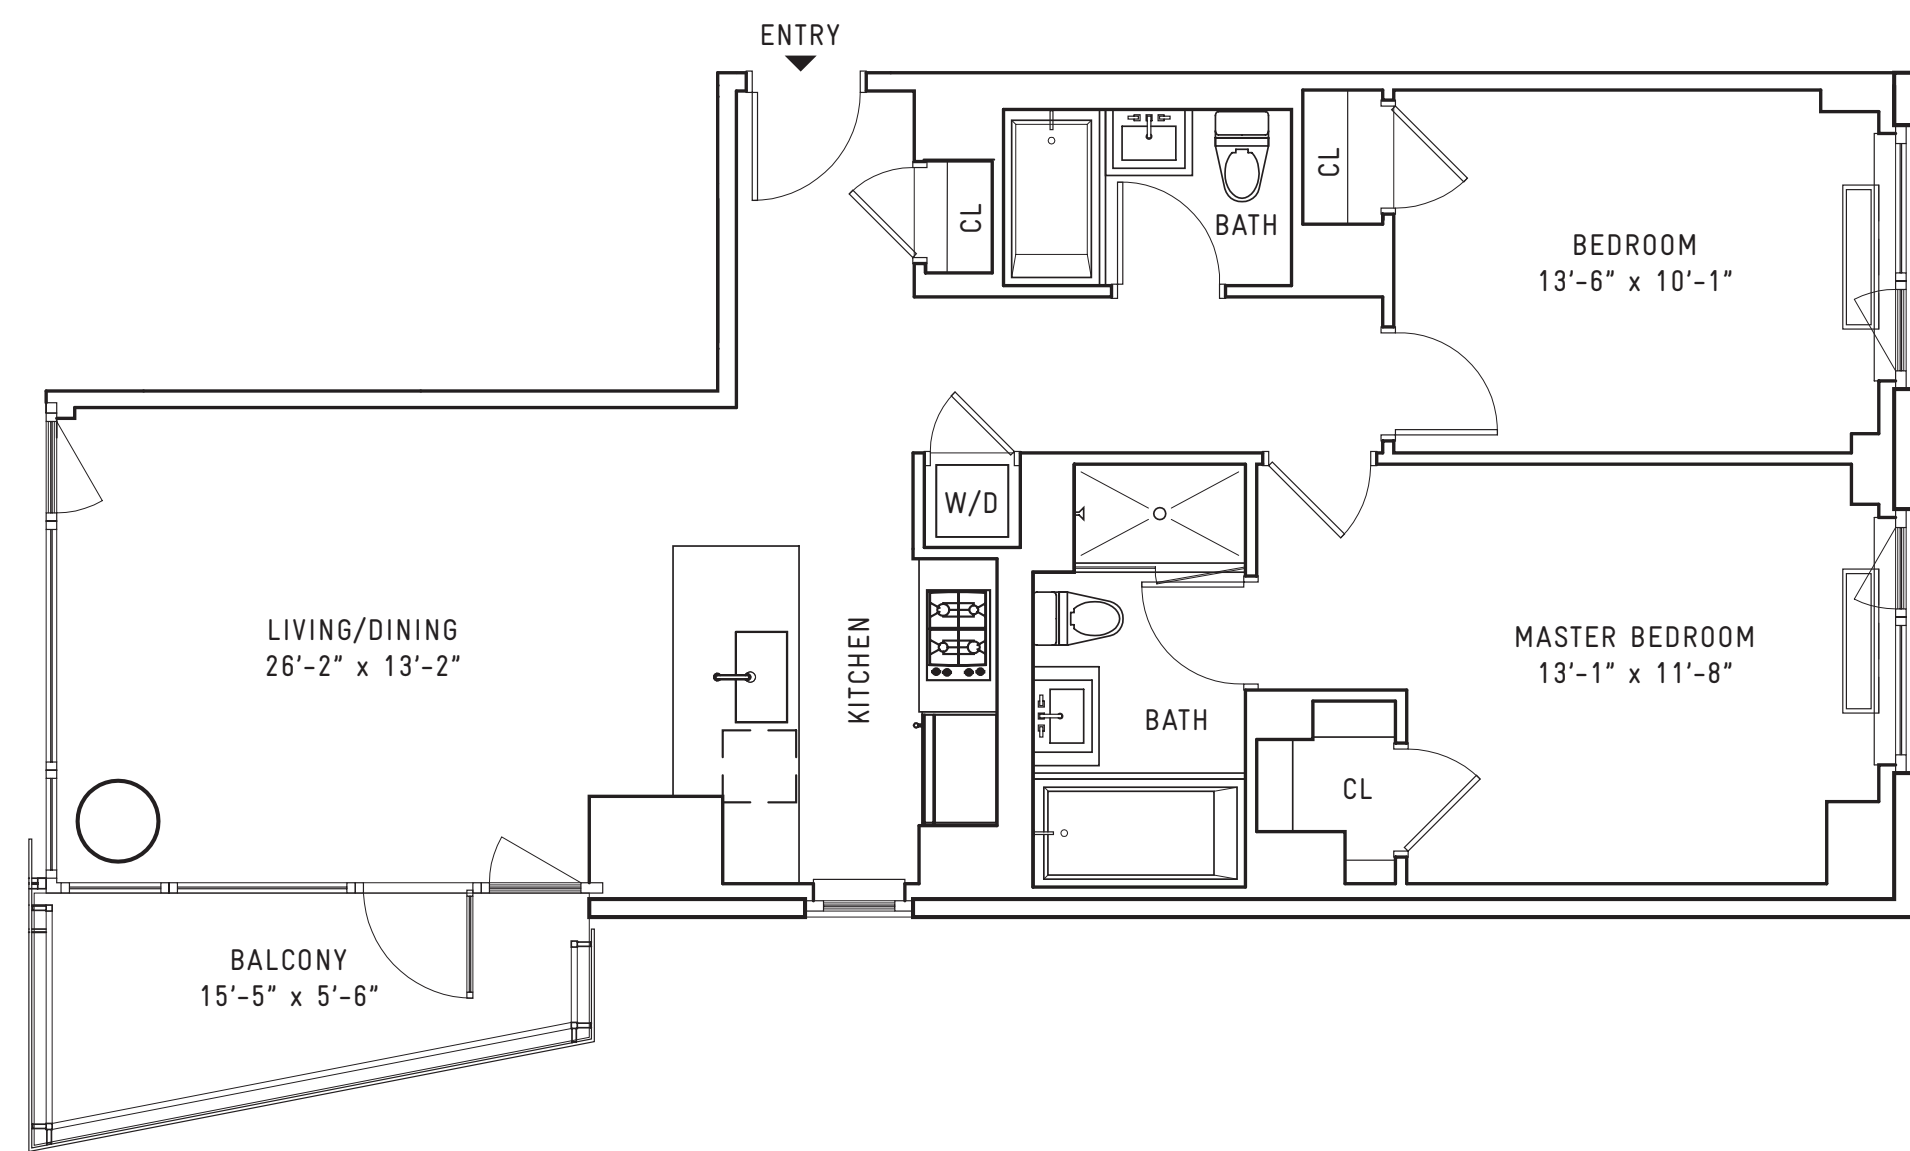

**SOUTH EDGE
APARTMENT K
FLOORS 11-28**

1,028 SF
2 BEDROOMS
2 BATHS

OUTDOOR AREA 85 SF

EDGE