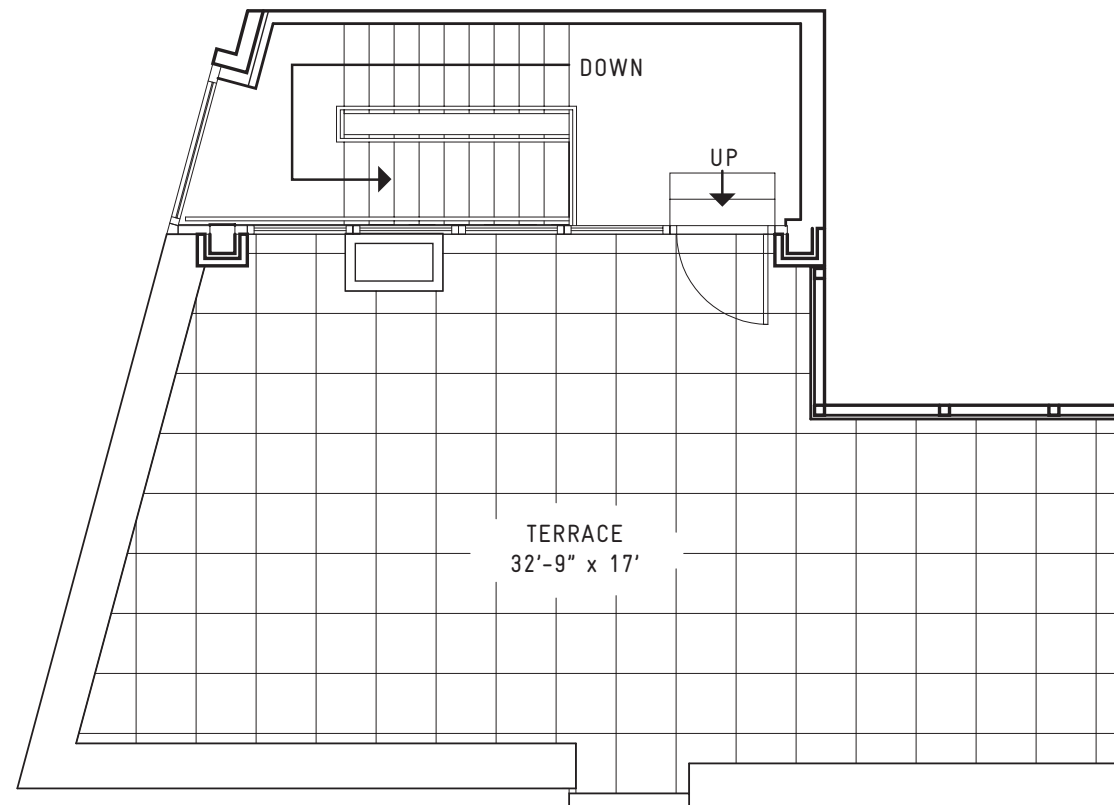

SOUTH EDGE
PENTHOUSE 3B
TERRACE LEVEL

1,974 SF
3 BEDROOMS
3 BATHS

OUTDOOR AREA 643 SF

TERRACE LEVEL

EDGE