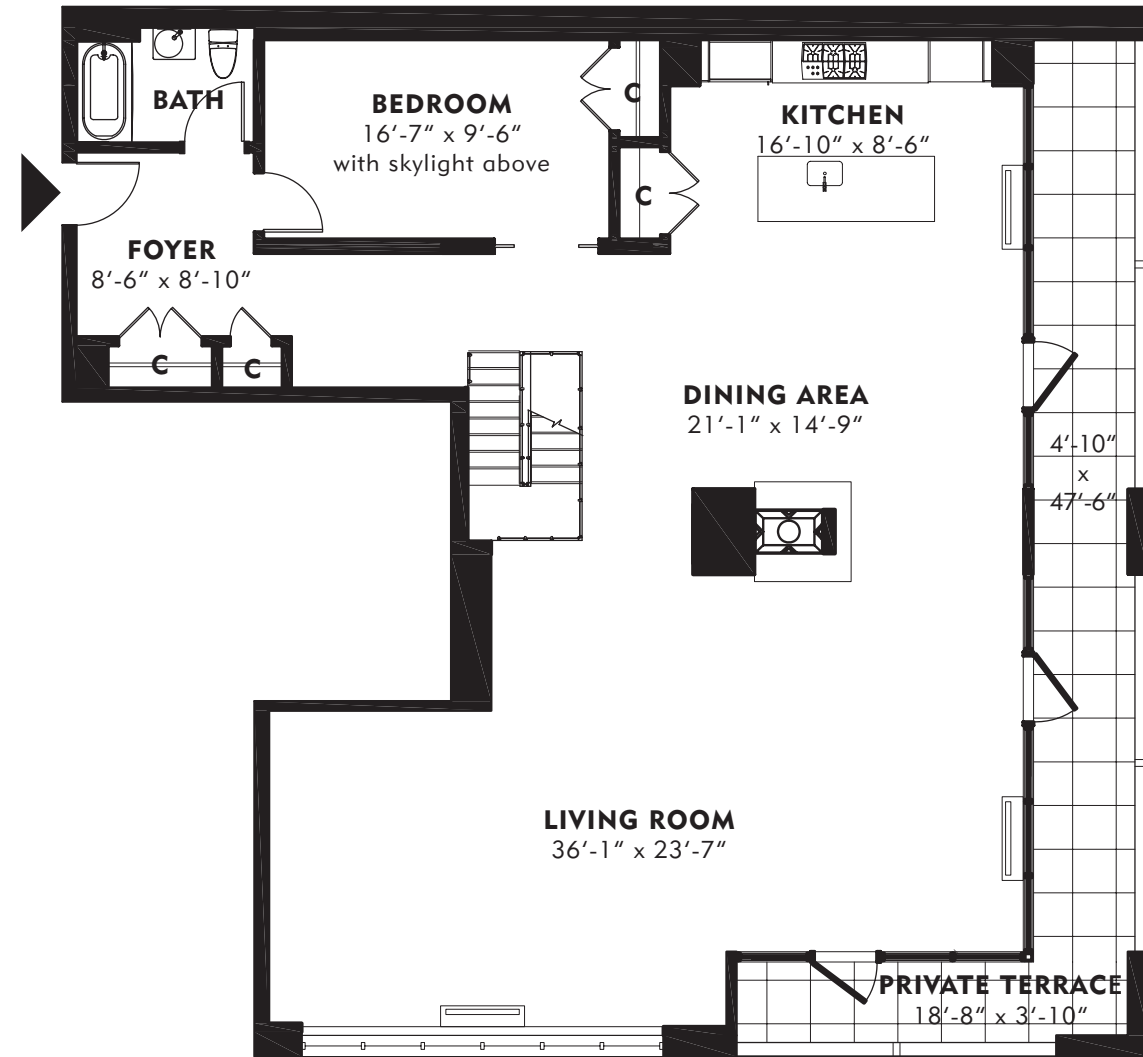

MEZZANINE LEVEL

2ND LEVEL

ONE
BROOKLYN
BRIDGE PARK

LOFT 205
SECOND FLOOR/MEZZANINE
3,739 SQUARE FEET

5 BEDROOMS
4 BATHS
TERRACE 330 SQ. FT.

BROOKLYN HEIGHTS