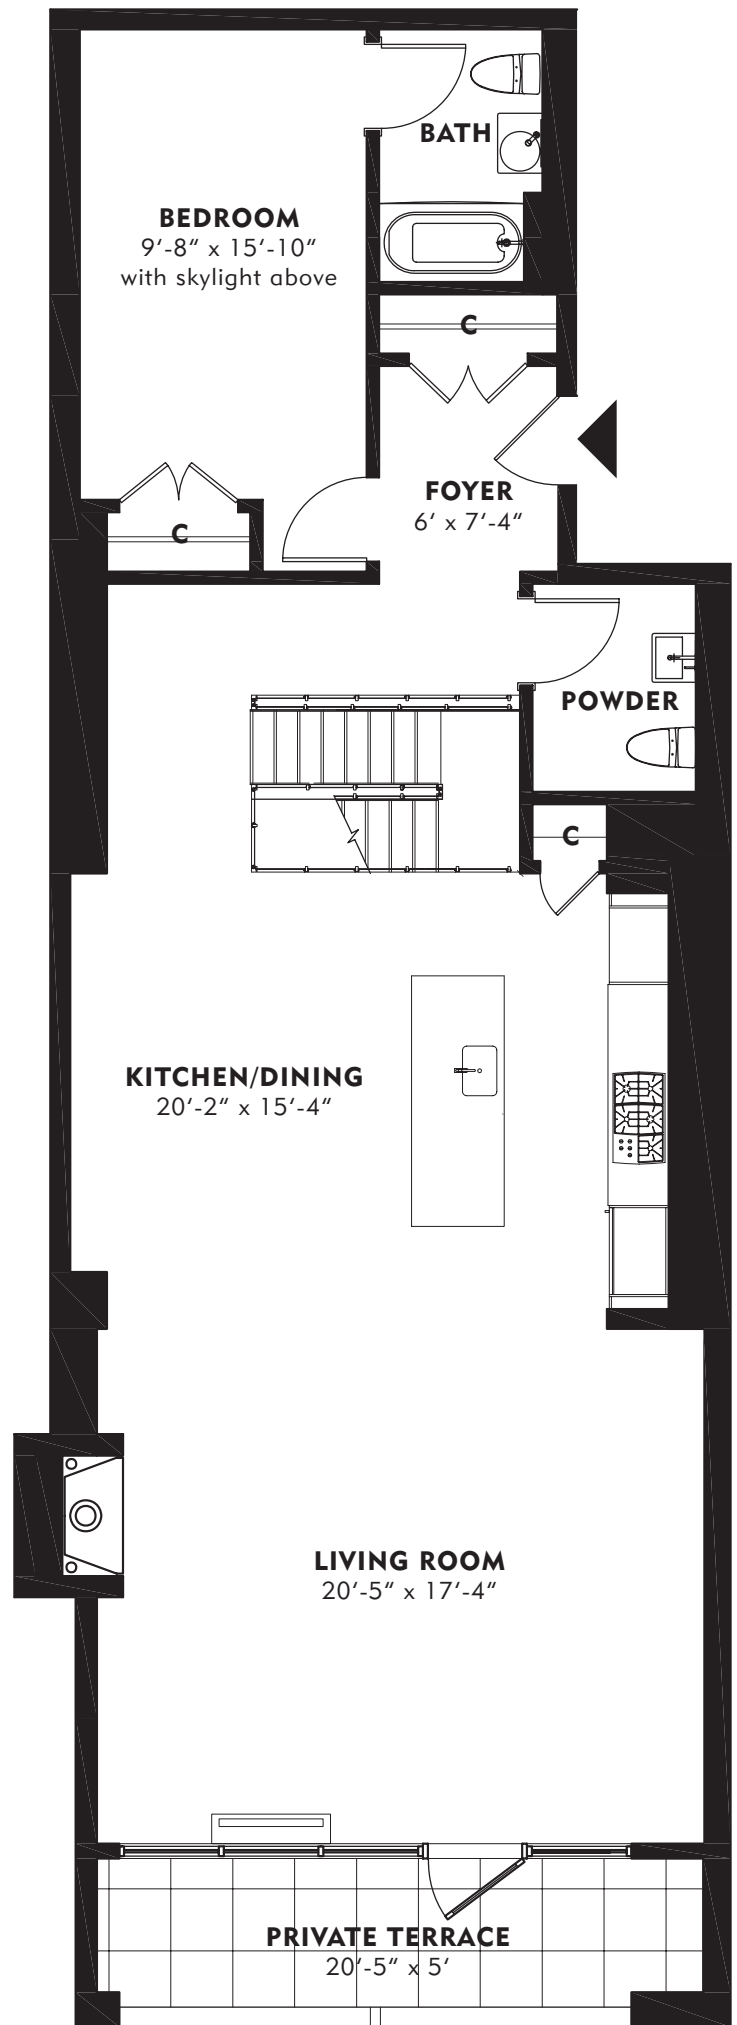

MEZZANINE LEVEL

2ND LEVEL

ONE
BROOKLYN
 BRIDGE PARK

LOFT 208
 SECOND FLOOR/MEZZANINE
 2,734 SQUARE FEET

3 BEDROOMS
 3.5 BATHS
 STUDY
 TERRACE 98 SQ. FT.

BROOKLYN HEIGHTS