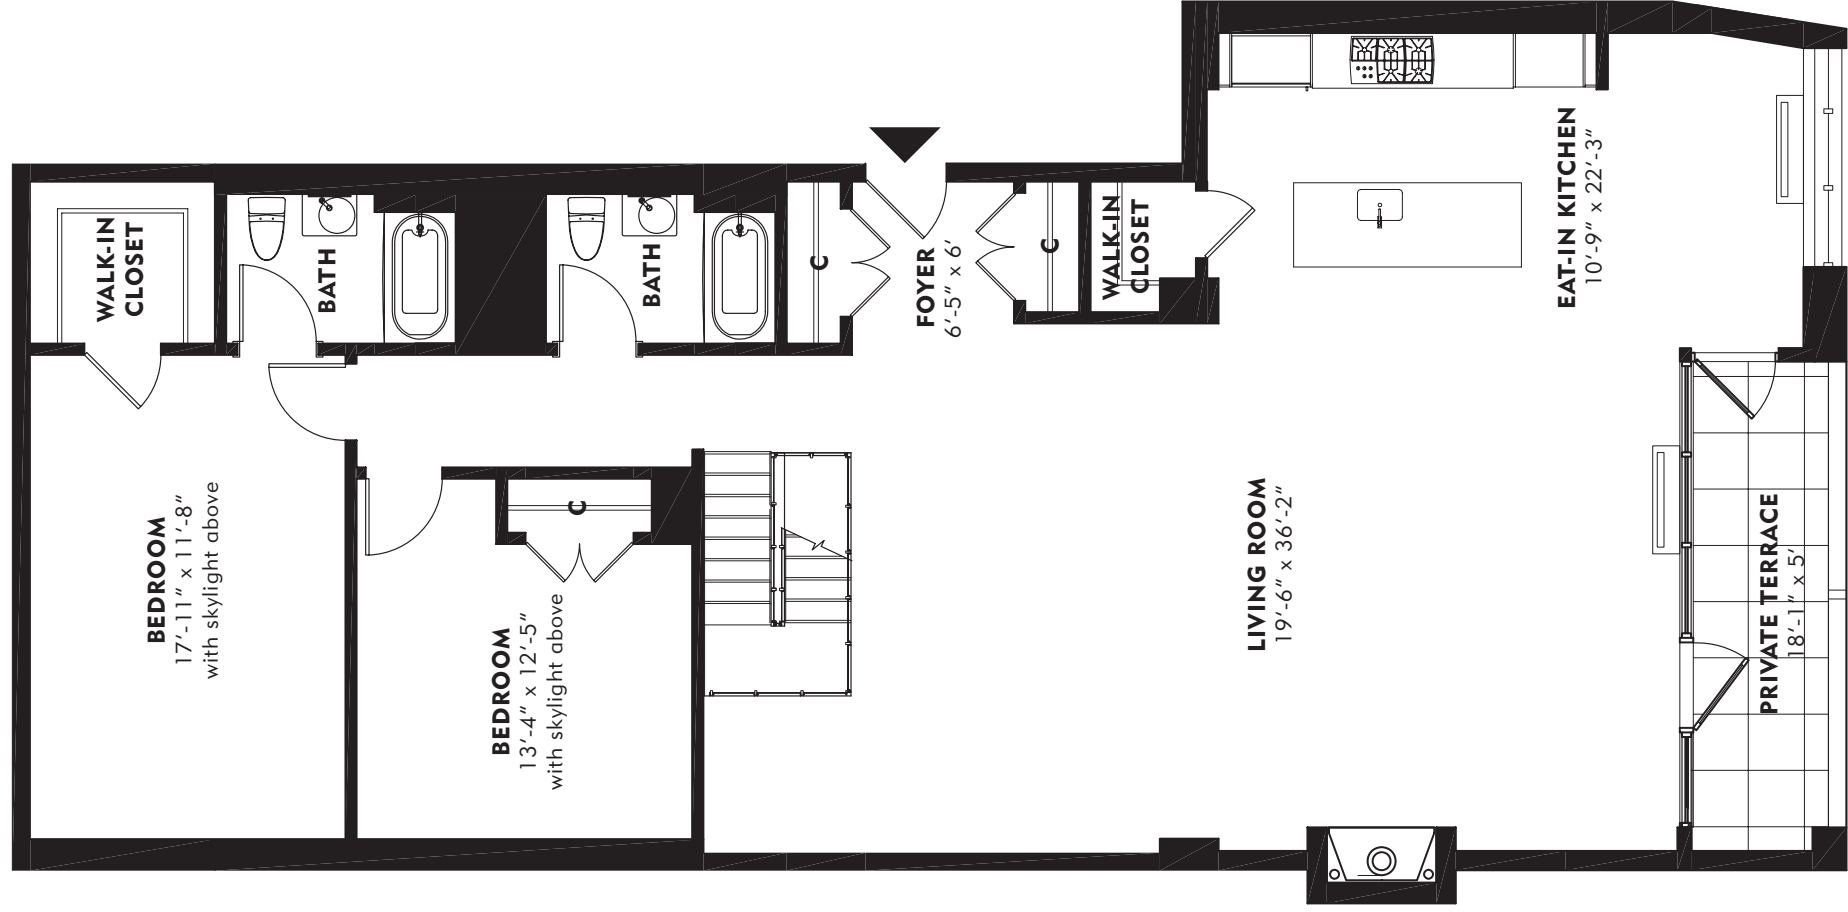

MEZZANINE LEVEL

2ND LEVEL

**ONE**  
**BROOKLYN**  
 BRIDGE PARK

**LOFT 206**  
 SECOND FLOOR/MEZZANINE  
 3,482 SQUARE FEET

4 BEDROOMS  
 4 BATHS  
 STUDY  
 TERRACE 98 SQ. FT.

BROOKLYN HEIGHTS

HARBOR