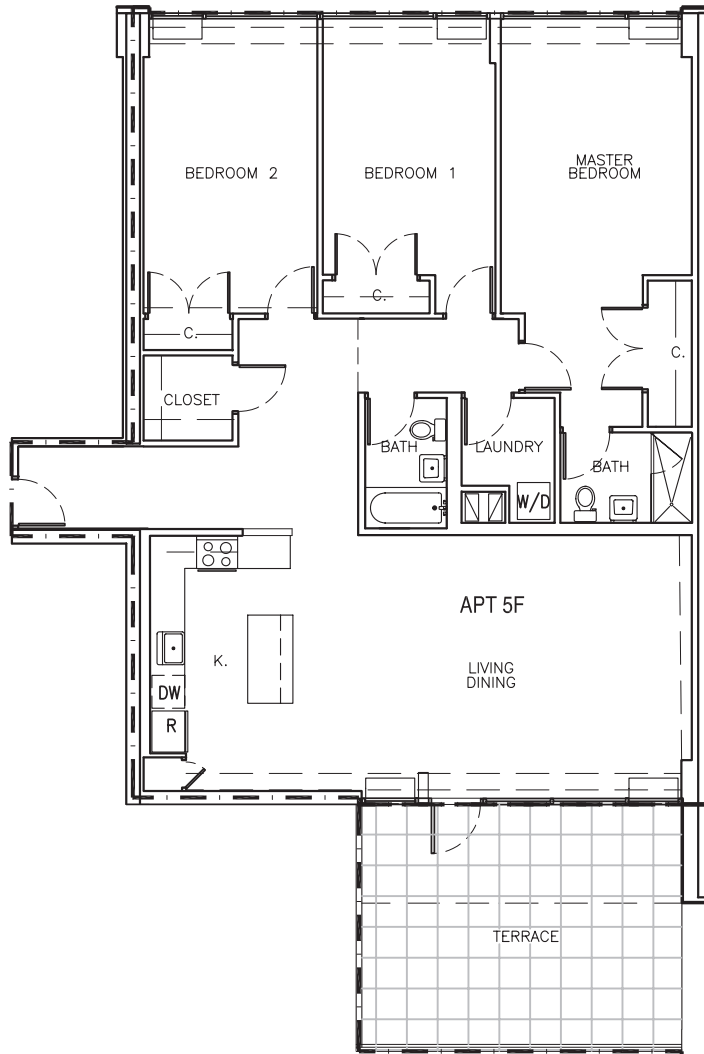

**Dimensions**

Master BR = 10' 6.5" x 18' 1"  
Living/Dining = 24' 3" x 15' 11.5"  
Kitchen = 7' 11" x 15' 6"  
First BR = 10' 3.5" x 15' 6.5"  
Second BR = 10' 6.5" x 15' 6"

**Fifth Floor**