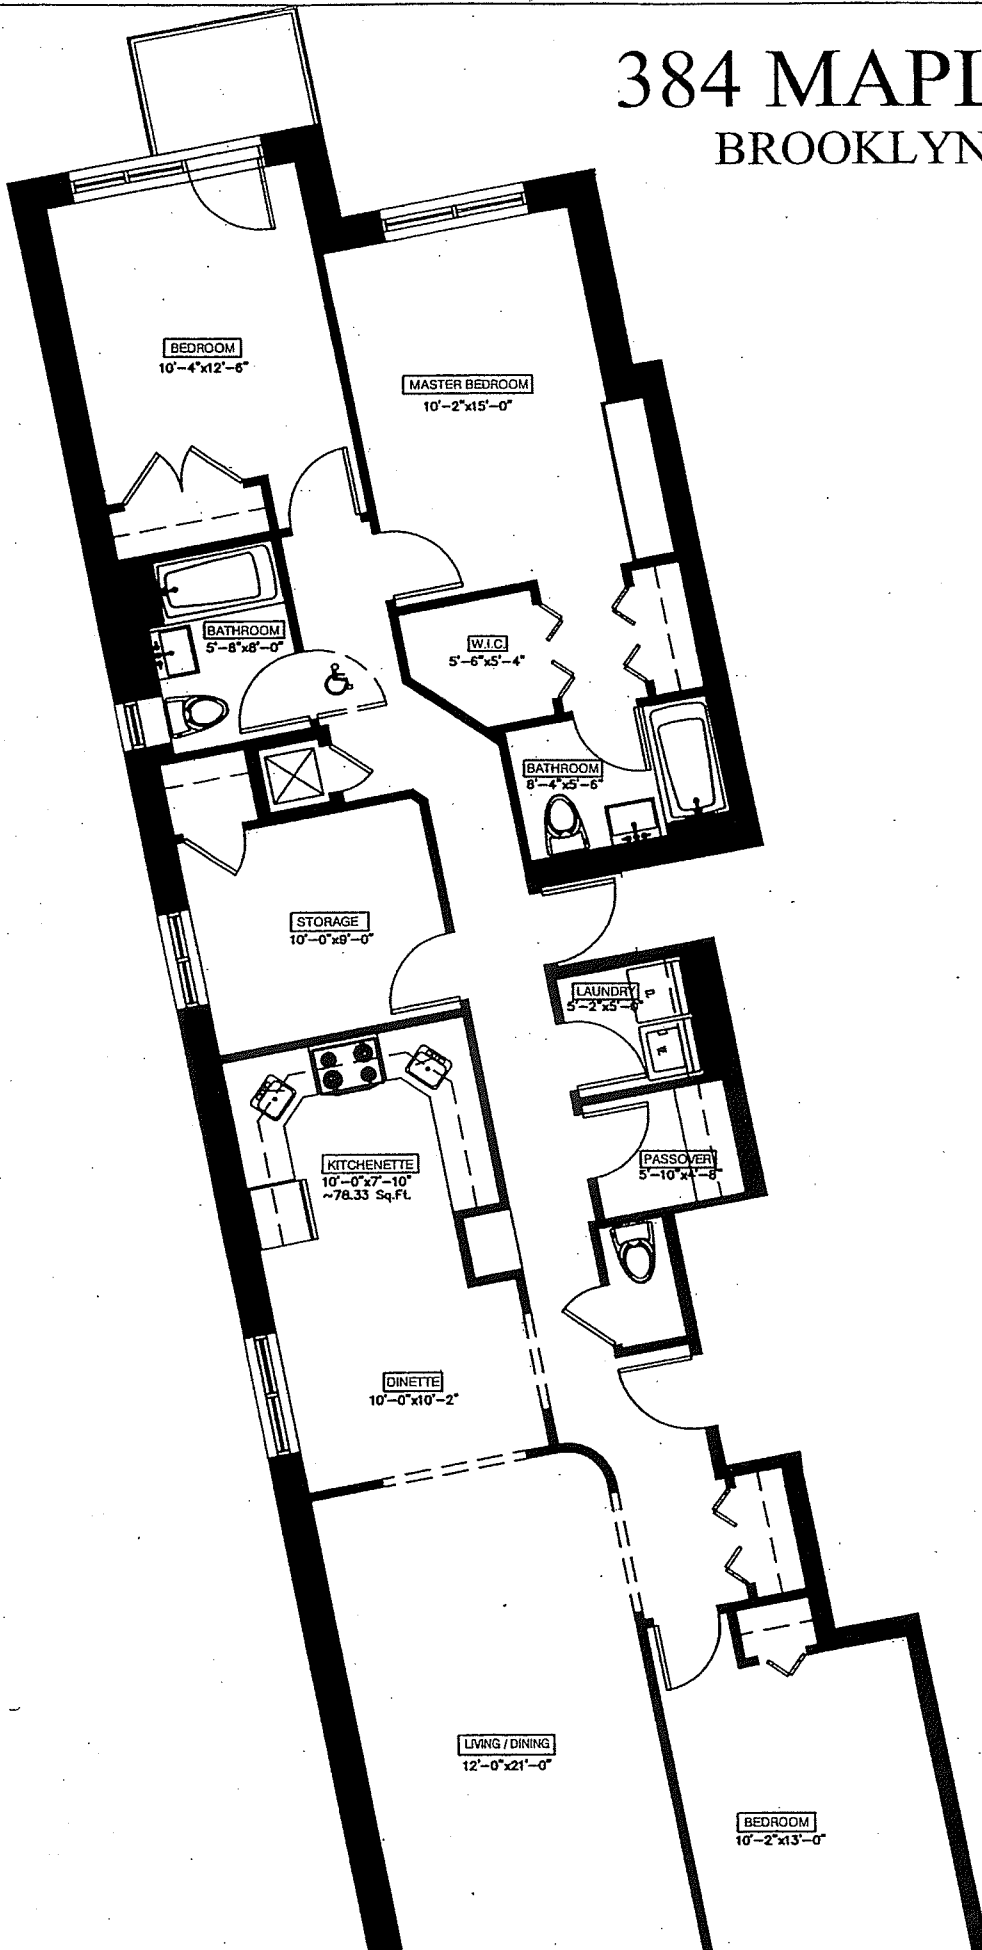

384 MAPLE STREET

BROOKLYN NEW-YORK

3A
3 BEDROOMS
2.5 BATHROOMS

FLOOR
 NUMBER
 3

APARTMENT
 AREA
 1764 SQ.FT.

KEY PLAN