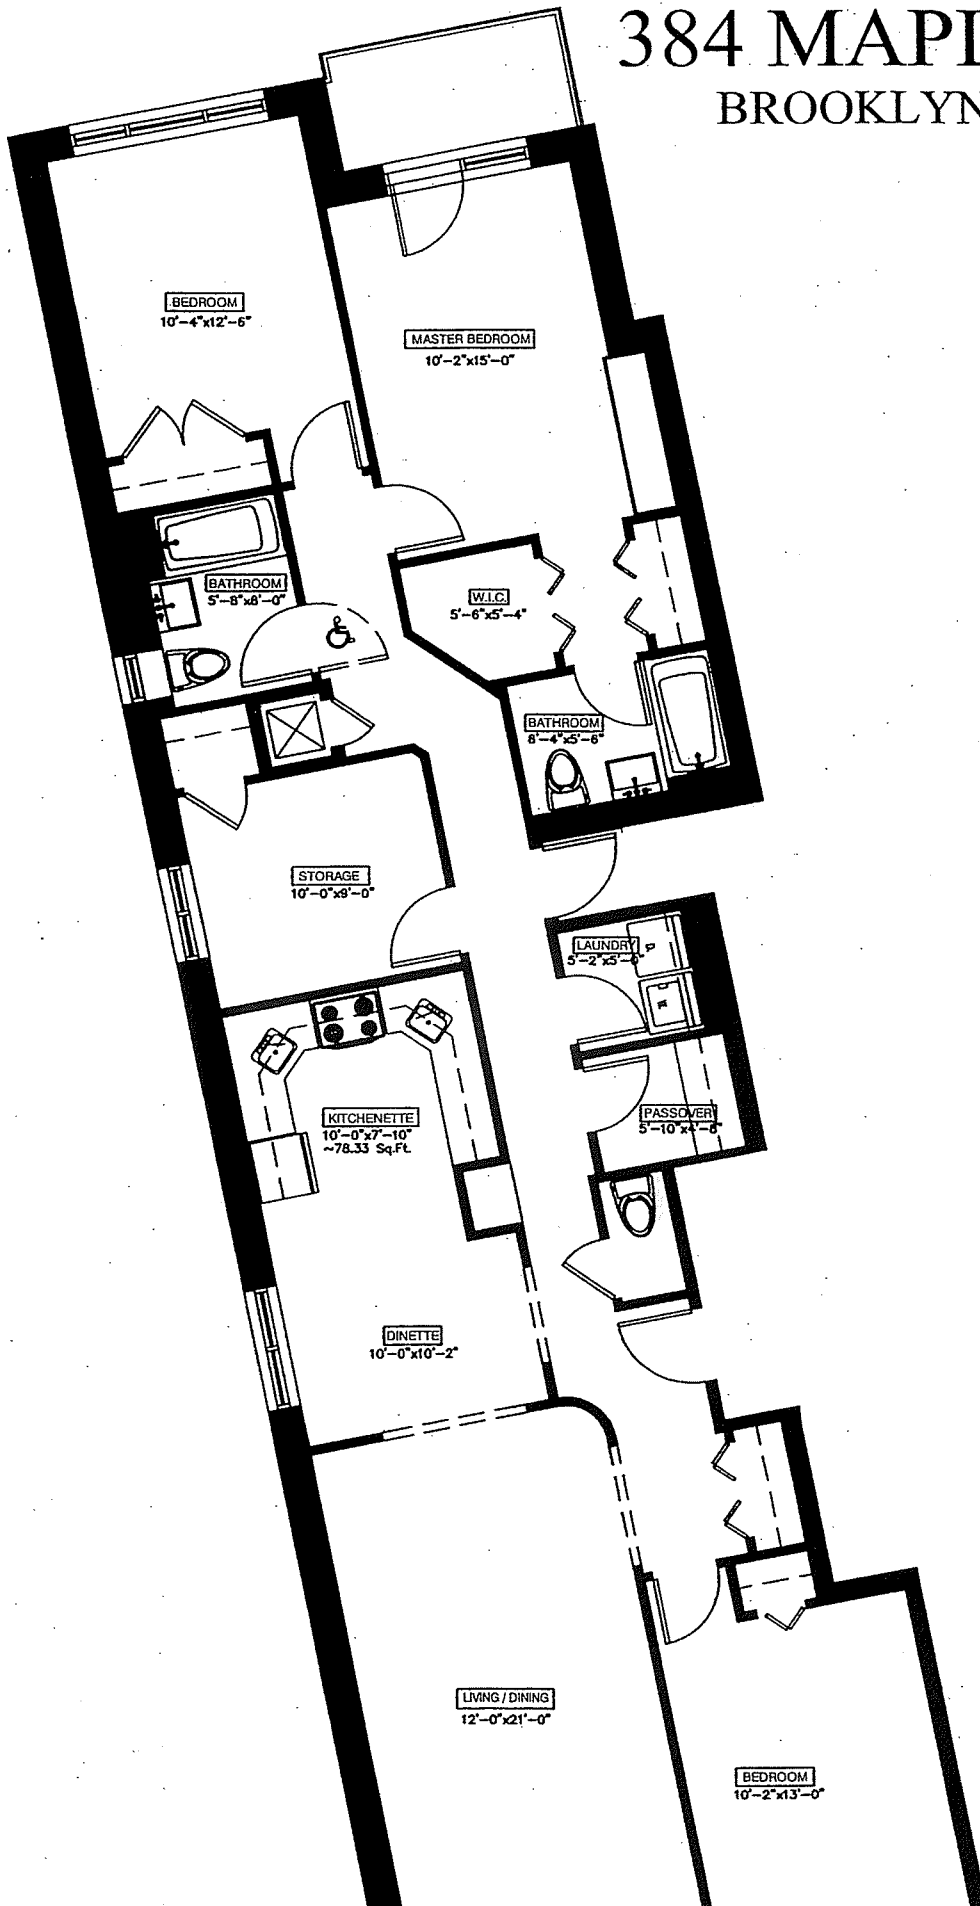

384 MAPLE STREET

BROOKLYN NEW-YORK

4A

3 BEDROOMS
2.5 BATHROOMS

FLOOR
NUMBER
4

APARTMENT
AREA
1764 SQ.FT.

KEY PLAN