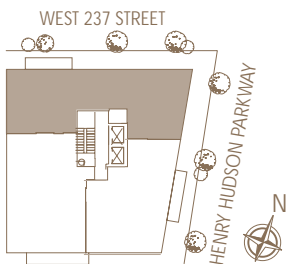

- Corner Living Room
- Windowed Kitchen
- Breakfast Area
- Ensuite Windowed Master Bath
- Walk in Closet

Date: _____

Notes: _____

_____

_____

_____

_____

_____

_____