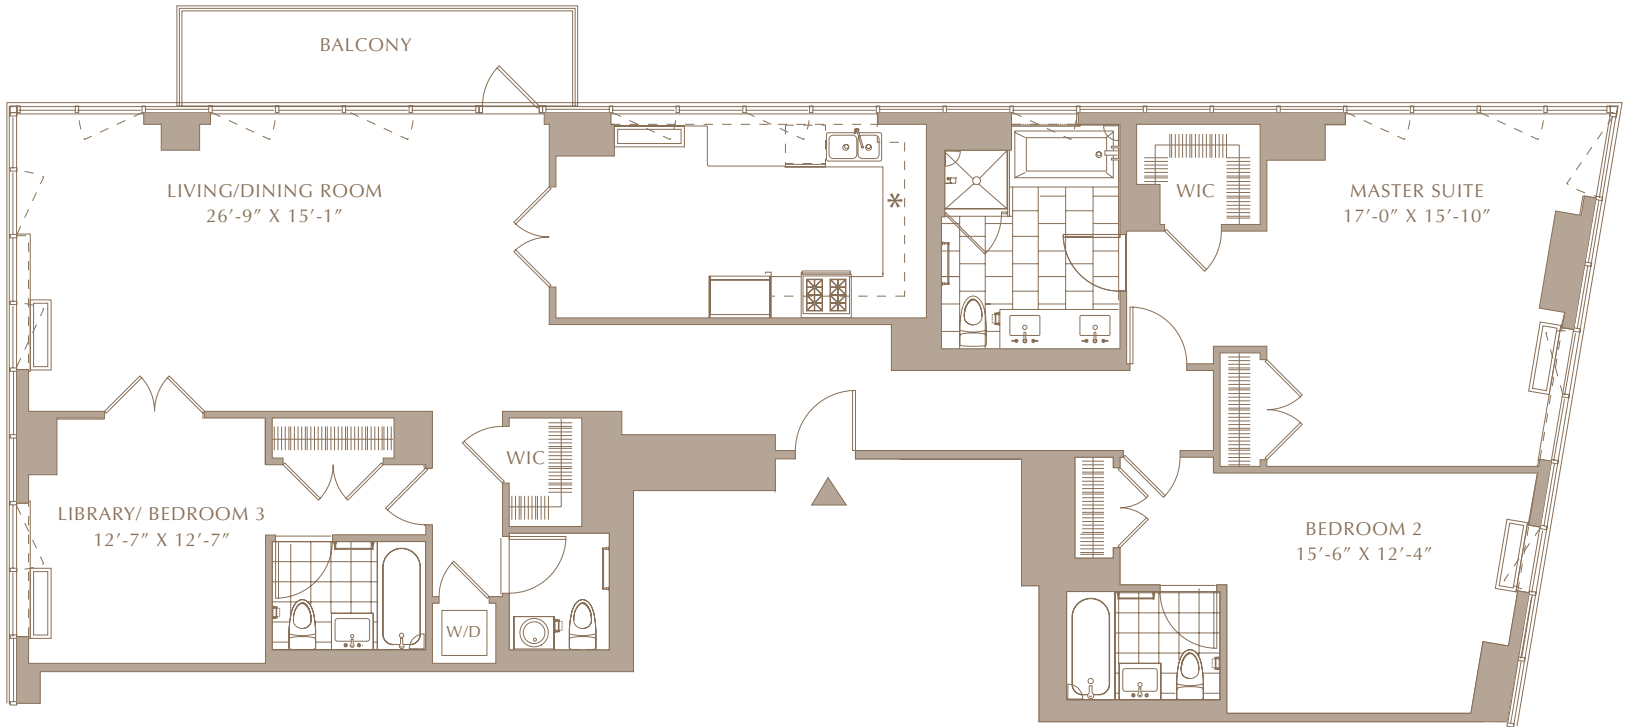

- Corner Living Room
- Windowed Kitchen
- Breakfast Area
- Ensuite Windowed Master Bath
- Walk in Closet

Date: _____

Notes: _____

_____

_____

_____

_____

_____

_____