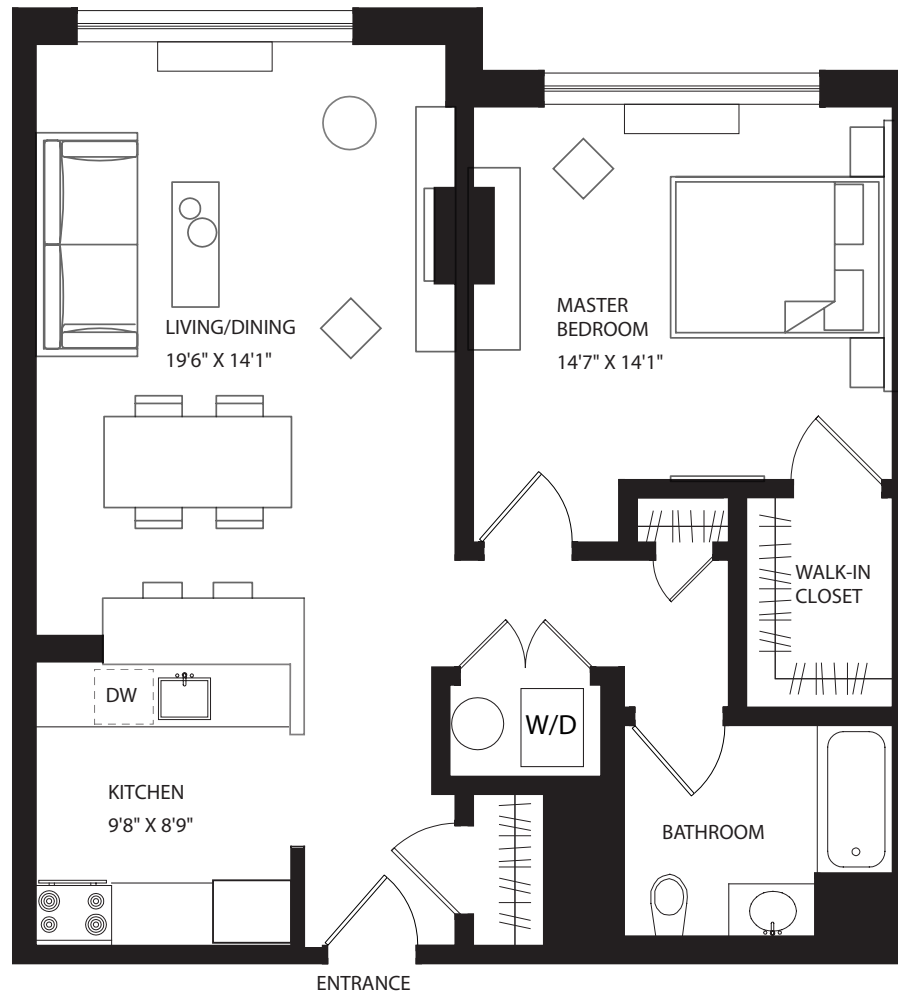

RESIDENCE 2-104
1 BEDROOM / 1 BATHROOM
835 SQUARE FEET

2-104