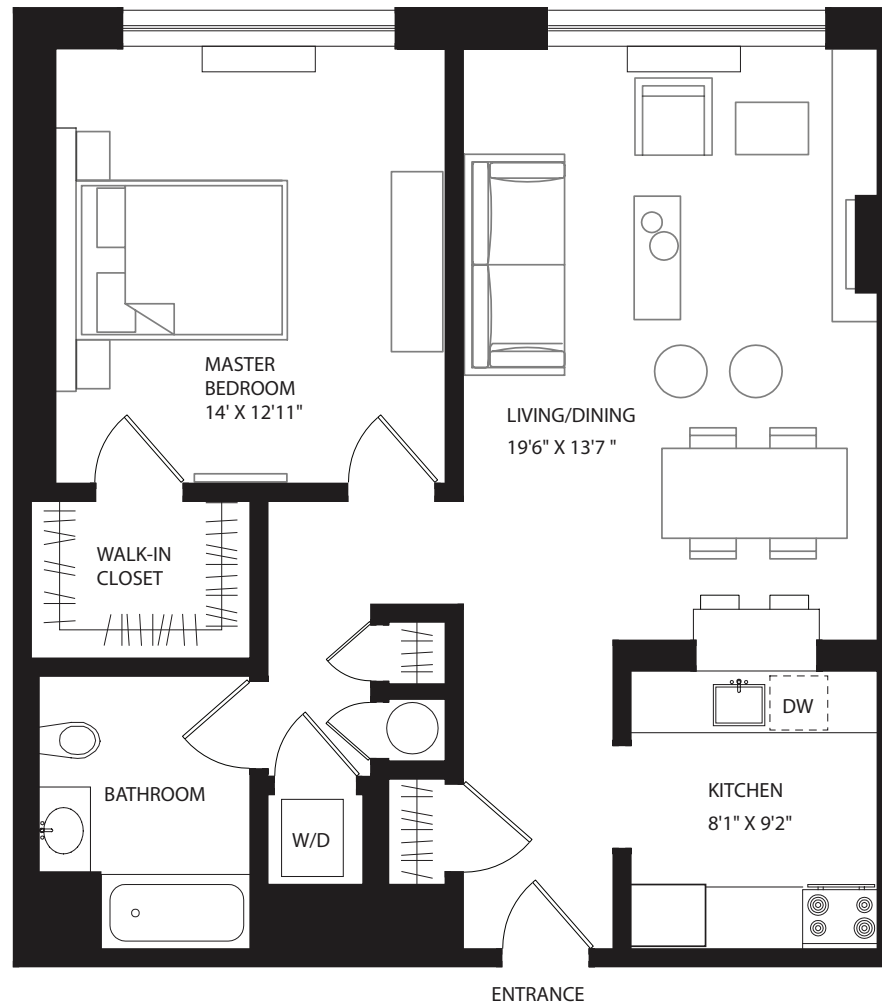

RESIDENCE 3-120
1 BEDROOM / 1 BATHROOM
856 SQUARE FEET

3-120