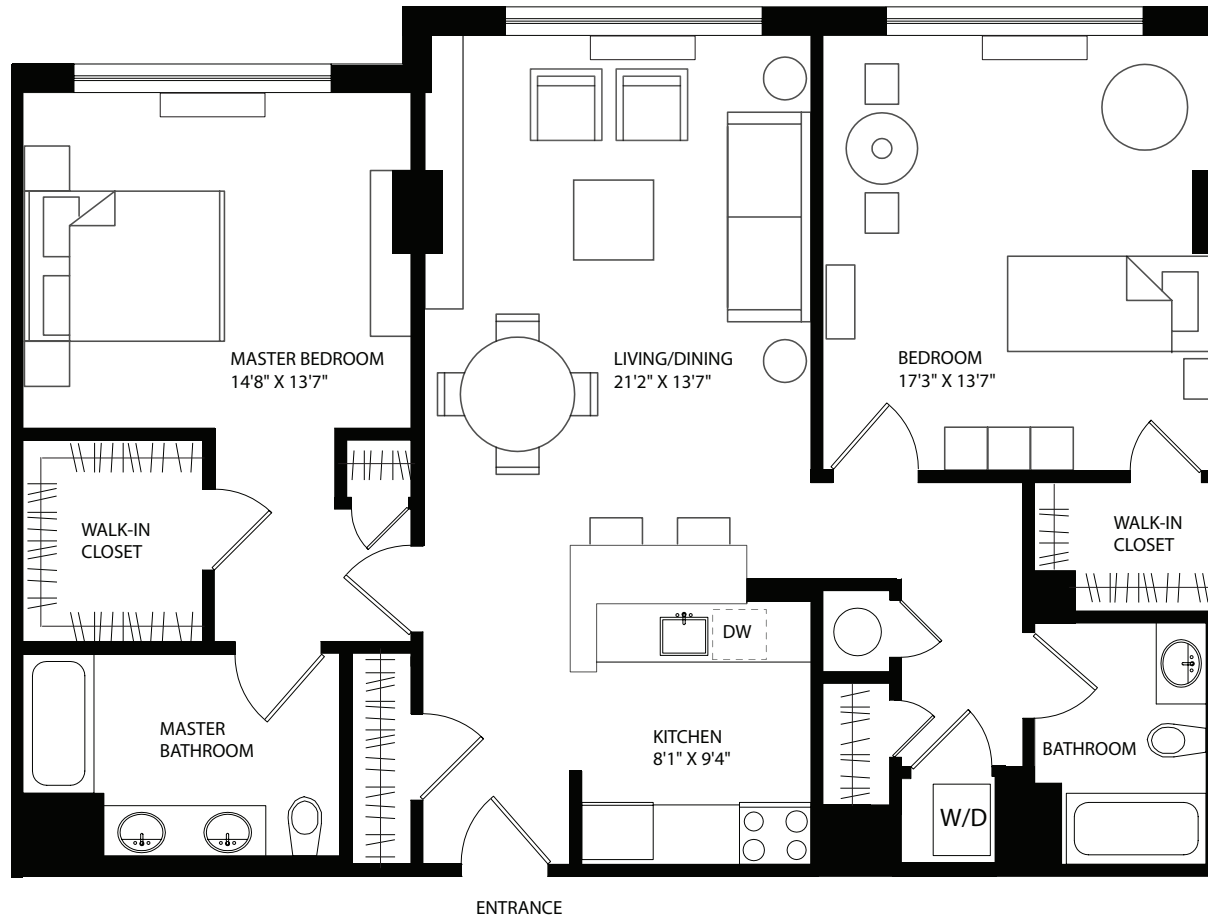

RESIDENCE 2-210  
2 BEDROOMS / 2 BATHROOMS  
1,267 SQUARE FEET

2-210